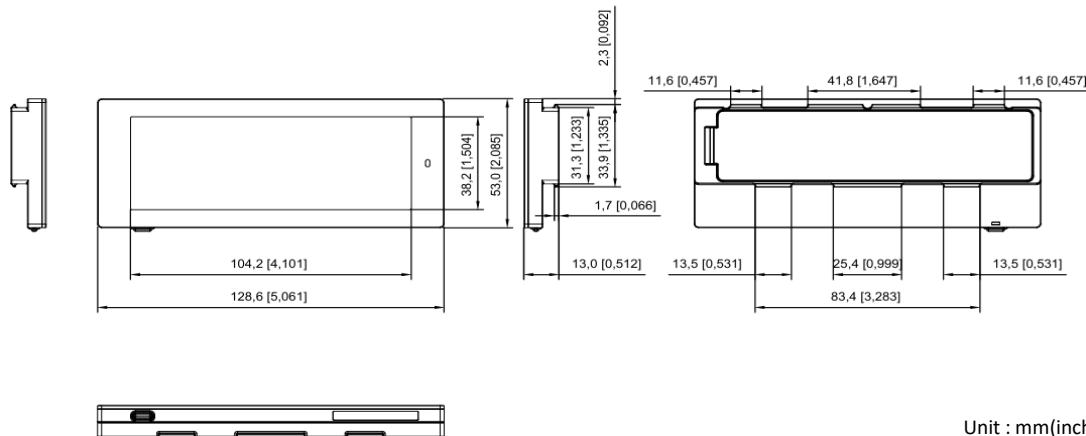

※ This specification May varies depending on the installation environment and user scenario.

4.5 inch

MODEL	W : EL045F6W4A/WWW, B : EL045F6B4A/WWW
DIMENSION	128.6 x 53.0 x 13.0 mm (5.06 x 2.09 x 0.51 inch)
ACTIVE DISPLAY AREA	104.2 x 38.2 mm (4.10 x 1.50 inch)
RESOLUTION (Pixel)	480 x 176
PIXEL DENSITY	117 dpi
DISPLAY TECHNOLOGY	Full Graphic E-ink Display
BEZEL COLOR	White / Black / Customizable Colors (Optional)
PIXEL COLORS	BWRY(Black, White, Red, Yellow)
VIEWING ANGLE	Nearly 180°
USABLE PAGES	Up to 7 pages
OPERATING TEMPERATURE	0 ~ 40°C (32 ~ 104°F)
BATTERY	CR2450 × 3ea (Battery pack)
BATTERY LIFETIME	Over 10 years (2 Updates/day)
ENCRYPTION	128-Bit AES
COMPLIANCE	FCC, IC, CE, UKCA, TELEC, KC, RoHS
NFC	FeliCa NFC Forum Type 3
WATERPROOF	IP68
BUTTON	1
LED	7 Colors (Red/Green/Blue/Yellow/Cyan/Magenta/White)
ESL OPERATING FREQUENCY	2.4 Ghz
WIRELESS FIRMWARE UPDATE	Yes

※ This specification May varies depending on the installation environment and user scenario.

5.8 inch

Unit : mm(inch)

MODEL	W : EL058F6W4A/WWW, B : EL058F6B4A/WWW
DIMENSION	164.0 x 66.8 x 14.3 (6.46 x 2.63 x 0.56 inch)
ACTIVE DISPLAY AREA	139.0 x 47.7 (5.47 x 1.88 inch)
RESOLUTION (Pixel)	792 x 272
PIXEL DENSITY	144 dpi
DISPLAY TECHNOLOGY	Full Graphic E-ink Display
BEZEL COLOR	White / Black / Customizable Colors (Optional)
PIXEL COLORS	BWRY(Black, White, Red, Yellow)
VIEWING ANGLE	Nearly 180°
USABLE PAGES	Up to 7 pages
OPERATING TEMPERATURE	0 ~ 40°C (32 ~ 104°F)
BATTERY	CR2450 × 4ea (Battery pack)
BATTERY LIFETIME	Over 10 years (1 Update/day)
ENCRYPTION	128-Bit AES
COMPLIANCE	FCC, IC, CE, UKCA, TELEC, KC, RoHS
NFC	FeliCa NFC Forum Type 3
WATERPROOF	IP68
BUTTON	1
LED	7 Colors (Red/Green/Blue/Yellow/Cyan/Magenta/White)
ESL OPERATING FREQUENCY	2.4 Ghz
WIRELESS FIRMWARE UPDATE	Yes