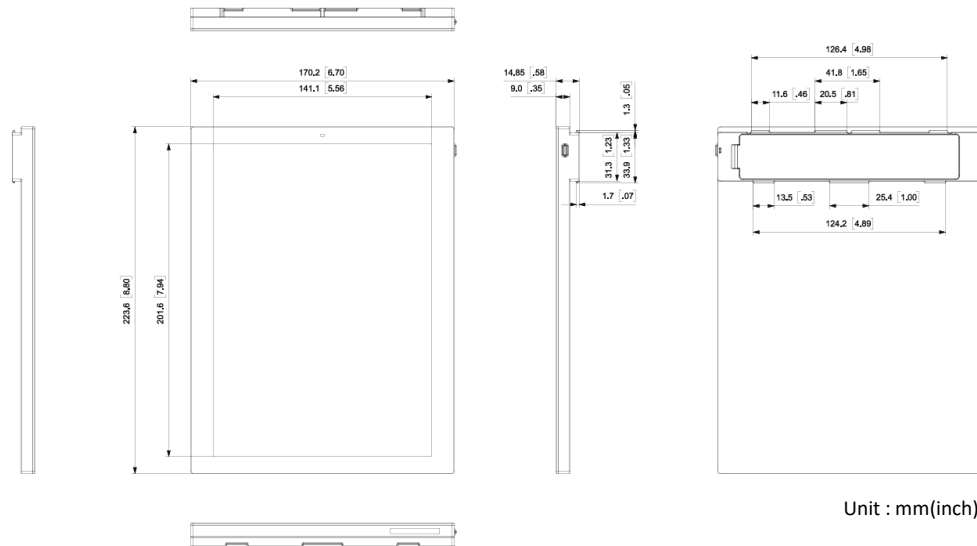

※ This specification May varies depending on the installation environment and user scenario.

7.5 inch

Unit : mm(inch)

MODEL	W : ELM75F6W4A/WWW, B : ELM75F6B4A/WWW
DIMENSION	125.0 x 182.9 x 14.85 mm (4.92 x 7.2 x 0.58 inch)
ACTIVE DISPLAY AREA	97.9 x 163.2 mm (3.86 x 6.43 inch)
RESOLUTION (Pixel)	480 x 800
PIXEL DENSITY	126 dpi
DISPLAY TECHNOLOGY	Full Graphic E-ink Display
BEZEL COLOR	White / Black / Customizable Colors (Optional)
PIXEL COLORS	BWRY(Black, White, Red, Yellow)
VIEWING ANGLE	Nearly 180°
USABLE PAGES	Up to 7 pages
OPERATING TEMPERATURE	0 ~ 40°C (32 ~ 104°F)
BATTERY	CR2450 × 4ea (Battery pack)
BATTERY LIFETIME	Over 10 years (2 Updates/day)
ENCRYPTION	128-Bit AES
COMPLIANCE	FCC, IC, CE, UKCA, TELEC, KC, RoHS
NFC	FeliCa NFC Forum Type 3
WATERPROOF	IP68
BUTTON	1
LED	7 Colors (Red/Green/Blue/Yellow/Cyan/Magenta/White)
ESL OPERATING FREQUENCY	2.4 Ghz
WIRELESS FIRMWARE UPDATE	Yes

※ This specification May varies depending on the installation environment and user scenario.

9.7 inch

MODEL	W : EL097F6W4A/WWW, B : EL097F6B4A/WWW
DIMENSION	170.2 x 223.6 x 14.85 mm (6.70 x 8.80 x 0.58 inch)
ACTIVE DISPLAY AREA	141.1 x 201.6 mm (5.56 x 7.94 inch)
RESOLUTION (Pixel)	672 x 960
PIXEL DENSITY	121 dpi
DISPLAY TECHNOLOGY	Full Graphic E-ink Display
BEZEL COLOR	White / Black / Customizable Colors (Optional)
PIXEL COLORS	BWRY(Black, White, Red, Yellow)
VIEWING ANGLE	Nearly 180°
USABLE PAGES	Up to 7 pages
OPERATING TEMPERATURE	0 ~ 40°C (32 ~ 104°F)
BATTERY	CR2450 × 5ea (Battery pack)
BATTERY LIFETIME	Over 10 years (2 Updates/day)
ENCRYPTION	128-Bit AES
COMPLIANCE	FCC, IC, CE, UKCA, TELEC, KC, RoHS
NFC	FeliCa NFC Forum Type 3
WATERPROOF	IP68
BUTTON	1
LED	7 Colors (Red/Green/Blue/Yellow/Cyan/Magenta/White)
ESL OPERATING FREQUENCY	2.4 Ghz
WIRELESS FIRMWARE UPDATE	Yes