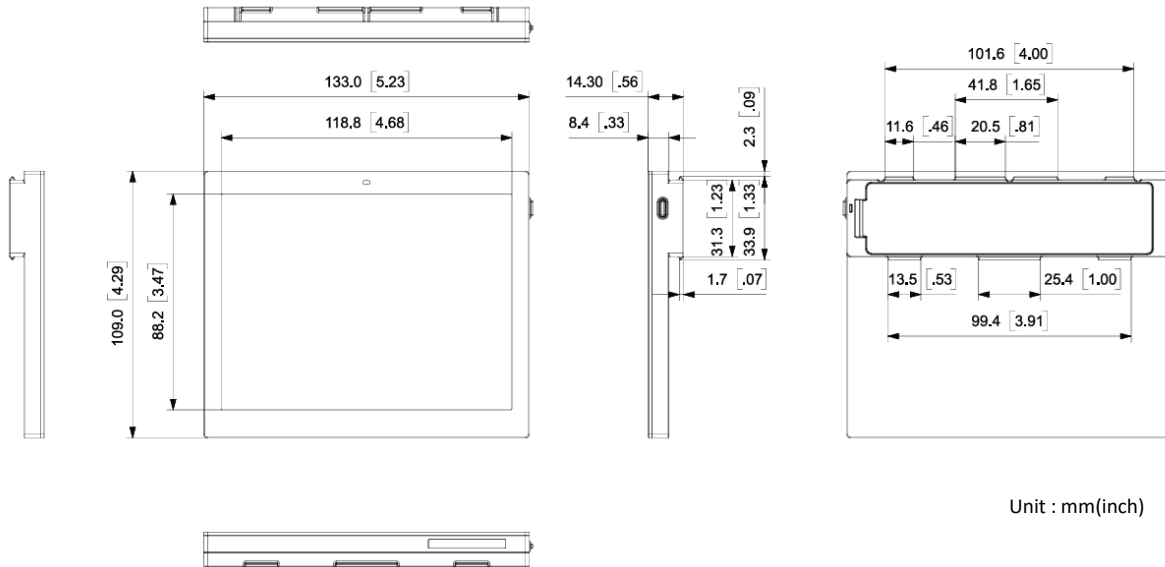

※ This specification May varies depending on the installation environment and user scenario.

5.8 inch Freezer

Unit : mm(inch)

MODEL	W : ELF58F6WMA/WWW, B : ELF58F6BMA/WWW
DIMENSION	164.0 x 66.8 x 14.3 (6.46 x 2.63 x 0.56 inch)
ACTIVE DISPLAY AREA	139.0 x 47.7 (5.47 x 1.88 inch)
RESOLUTION (Pixel)	792 x 272
PIXEL DENSITY	144 dpi
DISPLAY TECHNOLOGY	Full Graphic E-ink Display
BEZEL COLOR	White / Black / Customizable Colors (Optional)
PIXEL COLORS	BW (Black, White)
VIEWING ANGLE	Nearly 180°
USABLE PAGES	Up to 7 pages
OPERATING TEMPERATURE	-13F ~ 31F (-25C ~ 0C)
BATTERY	CR2450 x 4ea (Battery pack)
BATTERY LIFETIME	Over 7 years (1 Update/day)
ENCRYPTION	128-Bit AES
COMPLIANCE	FCC, IC, CE, UKCA, TELEC, KC, RoHS
NFC	FeliCa NFC Forum Type 3
WATERPROOF	IP68
BUTTON	1
LED	7 Colors (Red/Green/Blue/Yellow/Cyan/Magenta/White)
ESL OPERATING FREQUENCY	2.4 Ghz
WIRELESS FIRMWARE UPDATE	Yes

※ This specification May varies depending on the installation environment and user scenario.

6.1 inch

Unit : mm(inch)

MODEL	W: EL061F6W4A/WWW, B: EL061F6B4A/WWW
DIMENSION	133.20 × 109.96 × 14.90 mm (5.24 x 4.33 x 0.58 inch)
ACTIVE DISPLAY AREA	118.8 x 88.2 mm (4.68 x 3.47 inch)
RESOLUTION (Pixel)	648 x 480
PIXEL DENSITY	138 dpi
DISPLAY TECHNOLOGY	Full Graphic E-ink Display
BEZEL COLOR	White / Black / Customizable Colors (Optional)
PIXEL COLORS	BWRY(Black, White, Red, Yellow)
VIEWING ANGLE	Nearly 180°
USABLE PAGES	Up to 7 pages
OPERATING TEMPERATURE	0 ~ 40°C (32 ~ 104°F)
BATTERY	CR2450 × 4ea (Battery pack)
BATTERY LIFETIME	Over 10 years (2 Updates/day)
ENCRYPTION	128-Bit AES
COMPLIANCE	FCC, IC, CE, UKCA, TELEC, KC, RoHS
NFC	FeliCa NFC Forum Type 3
WATERPROOF	IP68
BUTTON	1
LED	7 Colors (Red/Green/Blue/Yellow/Cyan/Magenta/White)
ESL OPERATING FREQUENCY	2.4 Ghz
WIRELESS FIRMWARE UPDATE	Yes