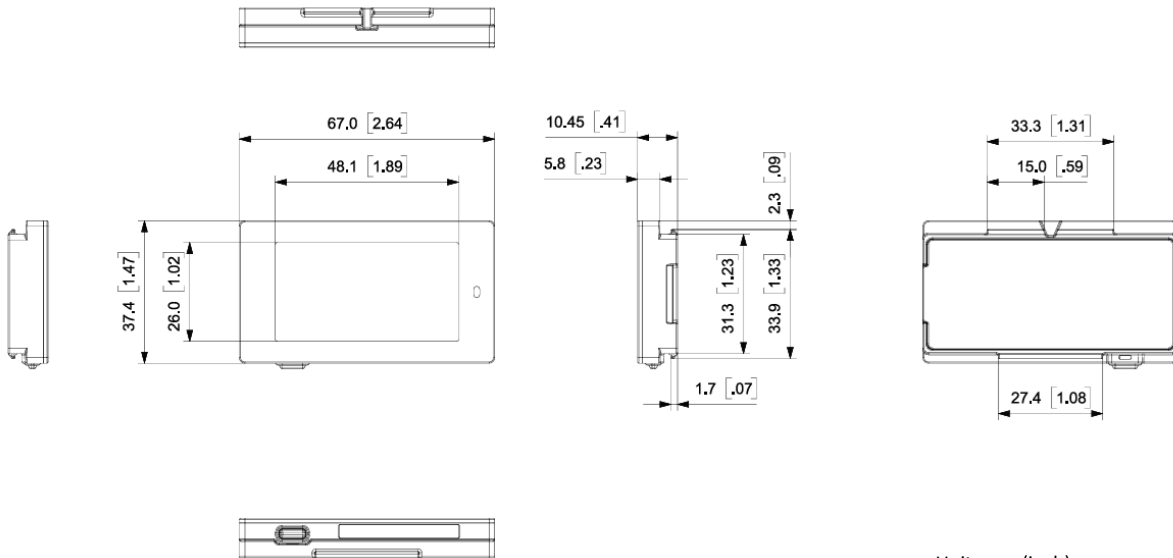

※ This specification May varies depending on the installation environment and user scenario.

1.6 inch (H)

Unit : mm(inch)

MODEL	W : EL016F6W4A/WST, B : EL016F6B4A/WST
DIMENSION	44.9 x 36.7 x 10.45 mm (1.77 x 1.45 x 0.41 inch)
ACTIVE DISPLAY AREA	27.0 x 27.0mm (1.06 x 1.06 inch)
RESOLUTION (Pixel)	200 x 200
PIXEL DENSITY	188 dpi
DISPLAY TECHNOLOGY	Full Graphic E-ink Display
BEZEL COLOR	White / Black / Customizable Colors (Optional)
PIXEL COLORS	BWRY(Black, White, Red, Yellow)
VIEWING ANGLE	Nearly 180°
USABLE PAGES	Up to 7 pages
OPERATING TEMPERATURE	0 ~ 40°C (32 ~ 104°F)
BATTERY	CR2450 × 1ea
BATTERY LIFETIME	Over 5 years (2 Updates/day)
ENCRYPTION	128-Bit AES
COMPLIANCE	FCC, IC, CE, UKCA, TELEC, KC, RoHS
NFC	FeliCa NFC Forum Type 3
WATERPROOF	IP68
BUTTON	1
LED	7 Colors (Red/Green/Blue/Yellow/Cyan/Magenta/White)
ESL OPERATING FREQUENCY	2.4 Ghz
WIRELESS FIRMWARE UPDATE	Yes

※ This specification May varies depending on the installation environment and user scenario.

2.2 inch

Unit : mm(inch)

MODEL	W : EL022F6W4A/WWW, B : EL022F6B4A/WWW
DIMENSION	67.0 x 37.4 x 10.45 mm (2.64 x 1.47 x 0.41 inch)
ACTIVE DISPLAY AREA	48.1 x 26.0mm (1.89 x 1.02 inch)
RESOLUTION (Pixel)	296 x 160
PIXEL DENSITY	156 dpi
DISPLAY TECHNOLOGY	Full Graphic E-ink Display
BEZEL COLOR	White / Black / Customizable Colors (Optional)
PIXEL COLORS	BWRY(Black, White, Red, Yellow)
VIEWING ANGLE	Nearly 180°
USABLE PAGES	Up to 7 pages
OPERATING TEMPERATURE	0 ~ 40°C (32 ~ 104°F)
BATTERY	CR2450 × 2ea
BATTERY LIFETIME	Over 10 years (2 Updates/day)
ENCRYPTION	128-Bit AES
COMPLIANCE	FCC, IC, CE, UKCA, TELEC, KC, RoHS
NFC	FeliCa NFC Forum Type 3
WATERPROOF	IP68
BUTTON	1
LED	7 Colors (Red/Green/Blue/Yellow/Cyan/Magenta/White)
ESL OPERATING FREQUENCY	2.4 Ghz
WIRELESS FIRMWARE UPDATE	Yes