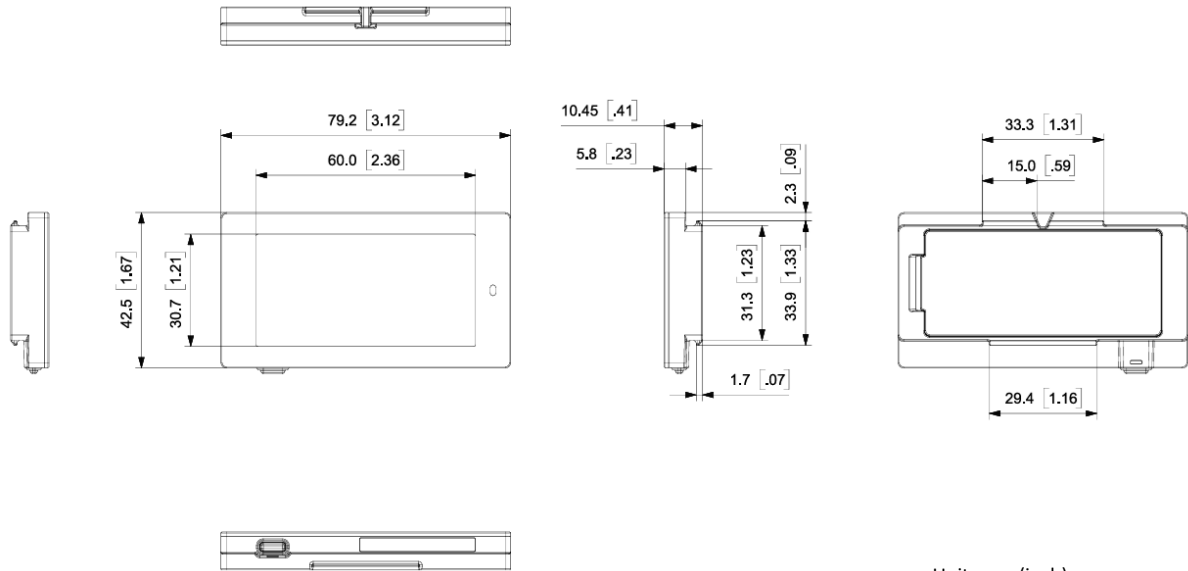

※ This specification May varies depending on the installation environment and user scenario.

2.6 inch

Unit : mm(inch)

MODEL	W : EL026F6W4A/WWW, B : EL026F6B4A/WWW
DIMENSION	79.2 x 42.5 x 10.45 mm (3.12 x 1.67 x 0.41 inches)
ACTIVE DISPLAY AREA	60.0 x 30.7mm (2.37 x 1.21 inches)
RESOLUTION (Pixel)	360 x 184
PIXEL DENSITY	152 dpi
DISPLAY TECHNOLOGY	Full Graphic E-ink Display
BEZEL COLOR	White / Black / Customizable Colors (Optional)
PIXEL COLORS	BWRY(Black, White, Red, Yellow)
VIEWING ANGLE	Nearly 180°
USABLE PAGES	Up to 7 pages
OPERATING TEMPERATURE	0 ~ 40°C (32 ~ 104°F)
BATTERY	CR2450 × 2ea
BATTERY LIFETIME	Over 10 years (2 Updates/day)
ENCRYPTION	128-Bit AES
COMPLIANCE	FCC, IC, CE, UKCA, TELEC, KC, RoHS
NFC	FeliCa NFC Forum Type 3
WATERPROOF	IP68
BUTTON	1
LED	7 Colors (Red/Green/Blue/Yellow/Cyan/Magenta/White)
ESL OPERATING FREQUENCY	2.4 Ghz
WIRELESS FIRMWARE UPDATE	Yes

※ This specification May varies depending on the installation environment and user scenario.

2.6 inch Freezer

Unit : mm(inch)

MODEL	W : ELF26F6WMA/WWW, B : ELF26F6BMA/WWW
DIMENSION	79.2 x 42.5 x 10.45 mm (3.12 x 1.67 x 0.41 inch)
ACTIVE DISPLAY AREA	60.0 x 30.7mm (2.37 x 1.21 inch)
RESOLUTION (Pixel)	360 x 184
PIXEL DENSITY	152 dpi
DISPLAY TECHNOLOGY	Full Graphic E-ink Display
BEZEL COLOR	White / Black / Customizable Colors (Optional)
PIXEL COLORS	BW (Black, White)
VIEWING ANGLE	Nearly 180°
USABLE PAGES	Up to 7 pages
OPERATING TEMPERATURE	-13F ~ 31F (-25C ~ 0C)
BATTERY	CR2450 × 2ea
BATTERY LIFETIME	Over 5 years (1 Update/day)
ENCRYPTION	128-Bit AES
COMPLIANCE	FCC, IC, CE, UKCA, TELEC, KC, RoHS
NFC	FeliCa NFC Forum Type 3
WATERPROOF	IP68
BUTTON	1
LED	7 Colors (Red/Green/Blue/Yellow/Cyan/Magenta/White)
ESL OPERATING FREQUENCY	2.4 Ghz
WIRELESS FIRMWARE UPDATE	Yes