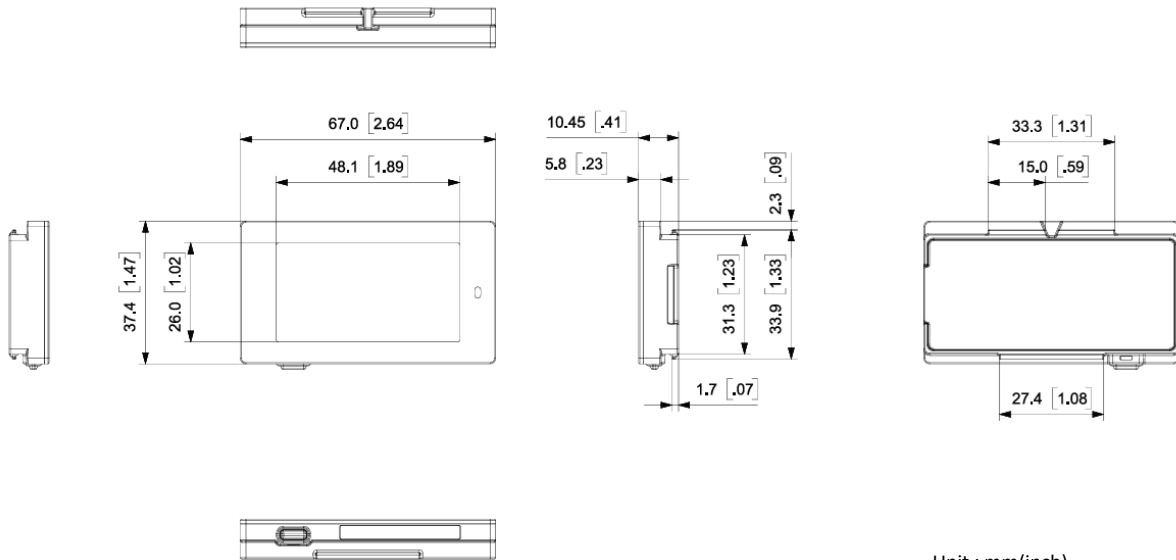

2.2 inch Freezer

Unit : mm(inch)

MODEL	W : ELF22F6WMA/WWW, B : ELF22F6BMA/WWW
DIMENSION	67.0 x 37.4 x 10.45 mm (2.64 x 1.47 x 0.41 inch)
ACTIVE DISPLAY AREA	48.1 x 26.0mm (1.89 x 1.02 inch)
RESOLUTION (Pixel)	296 x 160
PIXEL DENSITY	156 dpi
DISPLAY TECHNOLOGY	Full Graphic E-ink Display
BEZEL COLOR	White / Black / Customizable Colors (Optional)
PIXEL COLORS	BW (Black, White)
VIEWING ANGLE	Nearly 180°
USABLE PAGES	Up to 7 pages
OPERATING TEMPERATURE	-13F ~ 31F (-25C ~ 0C)
BATTERY	CR2450 x 2ea
BATTERY LIFETIME	Over 5 years (1 Update/day)
ENCRYPTION	128-Bit AES
COMPLIANCE	FCC, IC, CE, UKCA, TELEC, KC, RoHS
NFC	FeliCa NFC Forum Type 3
WATERPROOF	IP68
BUTTON	1
LED	7 Colors (Red/Green/Blue/Yellow/Cyan/Magenta/White)
ESL OPERATING FREQUENCY	2.4 Ghz
WIRELESS FIRMWARE UPDATE	Yes

※ This specification May varies depending on the installation environment and user scenario.