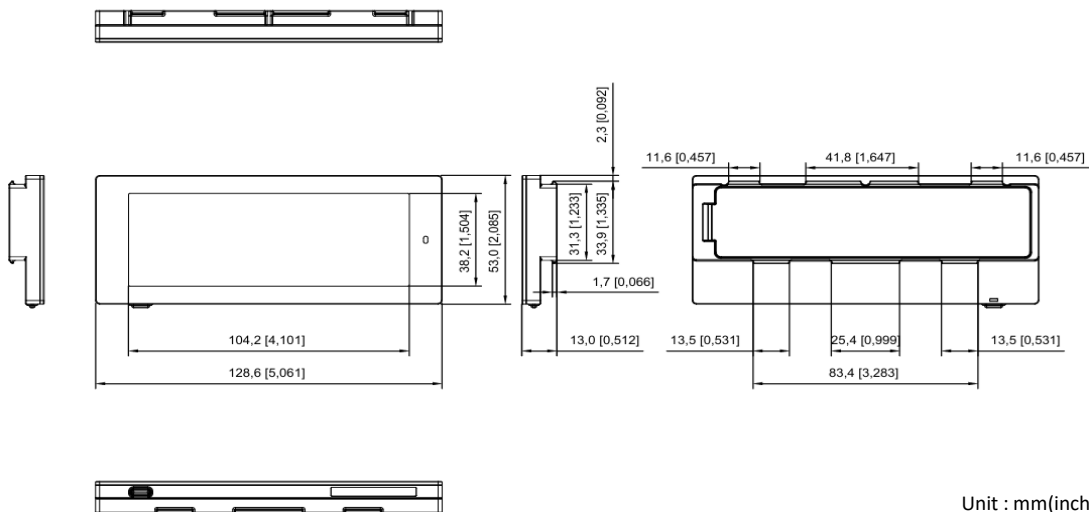

※ This specification May varies depending on the installation environment and user scenario.

5.8 inch

Unit : mm(inch)

MODEL	W : EL058F6W4A/WWW, B : EL058F6B4A/WWW
DIMENSION	164.0 x 66.8 x 14.3 (6.46 x 2.63 x 0.56 inch)
ACTIVE DISPLAY AREA	139.0 x 47.7 (5.47 x 1.88 inch)
RESOLUTION (Pixel)	792 x 272
PIXEL DENSITY	144 dpi
DISPLAY TECHNOLOGY	Full Graphic E-ink Display
BEZEL COLOR	White / Black / Customizable Colors (Optional)
PIXEL COLORS	BWRY(Black, White, Red, Yellow)
VIEWING ANGLE	Nearly 180°
USABLE PAGES	Up to 7 pages
OPERATING TEMPERATURE	0 ~ 40°C (32 ~ 104°F)
BATTERY	CR2450 × 4ea (Battery pack)
BATTERY LIFETIME	Over 10 years (1 Update/day)
ENCRYPTION	128-Bit AES
COMPLIANCE	FCC, IC, CE, UKCA, TELEC, KC, RoHS
NFC	FeliCa NFC Forum Type 3
WATERPROOF	IP68
BUTTON	1
LED	7 Colors (Red/Green/Blue/Yellow/Cyan/Magenta/White)
ESL OPERATING FREQUENCY	2.4 Ghz
WIRELESS FIRMWARE UPDATE	Yes

※ This specification May varies depending on the installation environment and user scenario.

5.8 inch Freezer

Unit : mm(inch)

MODEL	W : ELF58F6WMA/WWW, B : ELF58F6BMA/WWW
DIMENSION	164.0 x 66.8 x 14.3 (6.46 x 2.63 x 0.56 inch)
ACTIVE DISPLAY AREA	139.0 x 47.7 (5.47 x 1.88 inch)
RESOLUTION (Pixel)	792 x 272
PIXEL DENSITY	144 dpi
DISPLAY TECHNOLOGY	Full Graphic E-ink Display
BEZEL COLOR	White / Black / Customizable Colors (Optional)
PIXEL COLORS	BW (Black, White)
VIEWING ANGLE	Nearly 180°
USABLE PAGES	Up to 7 pages
OPERATING TEMPERATURE	-13F ~ 31F (-25C ~ 0C)
BATTERY	CR2450 x 4ea (Battery pack)
BATTERY LIFETIME	Over 7 years (1 Update/day)
ENCRYPTION	128-Bit AES
COMPLIANCE	FCC, IC, CE, UKCA, TELEC, KC, RoHS
NFC	FeliCa NFC Forum Type 3
WATERPROOF	IP68
BUTTON	1
LED	7 Colors (Red/Green/Blue/Yellow/Cyan/Magenta/White)
ESL OPERATING FREQUENCY	2.4 Ghz
WIRELESS FIRMWARE UPDATE	Yes