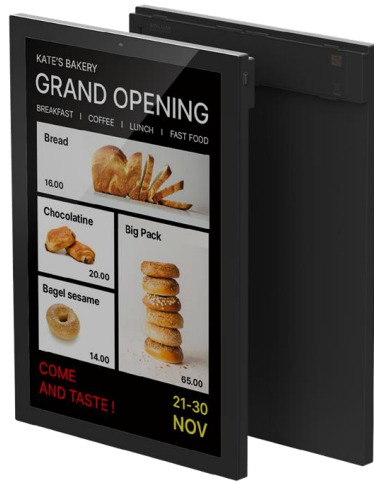

※ This specification May varies depending on the installation environment and user scenario.

9.7 inch

MODEL	W : EL097F6W4A/WWW, B : EL097F6B4A/WWW
DIMENSION	170.2 x 223.6 x 14.85 mm (6.70 x 8.80 x 0.58 inch)
ACTIVE DISPLAY AREA	141.1 x 201.6 mm (5.56 x 7.94 inch)
RESOLUTION (Pixel)	672 x 960
PIXEL DENSITY	121 dpi
DISPLAY TECHNOLOGY	Full Graphic E-ink Display
BEZEL COLOR	White / Black / Customizable Colors (Optional)
PIXEL COLORS	BWRY(Black, White, Red, Yellow)
VIEWING ANGLE	Nearly 180°
USABLE PAGES	Up to 7 pages
OPERATING TEMPERATURE	0 ~ 40°C (32 ~ 104°F)
BATTERY	CR2450 × 5ea (Battery pack)
BATTERY LIFETIME	Over 10 years (2 Updates/day)
ENCRYPTION	128-Bit AES
COMPLIANCE	FCC, IC, CE, UKCA, TELEC, KC, RoHS
NFC	FeliCa NFC Forum Type 3
WATERPROOF	IP68
BUTTON	1
LED	7 Colors (Red/Green/Blue/Yellow/Cyan/Magenta/White)
ESL OPERATING FREQUENCY	2.4 Ghz
WIRELESS FIRMWARE UPDATE	Yes

※ This specification May varies depending on the installation environment and user scenario.

11.6 inch

Unit : mm(inch)

MODEL	W : EL116F6W4A/WWW, B : EL116F6B4A/WWW
DIMENSION	192.0 x 269.1 x 15.35 mm (7.50 x 10.6 x 0.60 inch)
ACTIVE DISPLAY AREA	163.0 x 244.5 mm (6.42 x 9.63 inch)
RESOLUTION (Pixel)	640 x 960
PIXEL DENSITY	100 dpi
DISPLAY TECHNOLOGY	Full Graphic E-ink Display
BEZEL COLOR	White / Black / Customizable Colors (Optional)
PIXEL COLORS	BWRY(Black, White, Red, Yellow)
VIEWING ANGLE	Nearly 180°
USABLE PAGES	Up to 7 pages
OPERATING TEMPERATURE	0 ~ 40°C (32 ~ 104°F)
BATTERY	CR2450 × 5ea (Battery pack)
BATTERY LIFETIME	Over 10 years (2 Updates/day)
ENCRYPTION	128-Bit AES
COMPLIANCE	FCC, IC, CE, UKCA, TELEC, KC, RoHS
NFC	FeliCa NFC Forum Type 3
WATERPROOF	IP68
BUTTON	1
LED	7 Colors (Red/Green/Blue/Yellow/Cyan/Magenta/White)
ESL OPERATING FREQUENCY	2.4 Ghz
WIRELESS FIRMWARE UPDATE	Yes