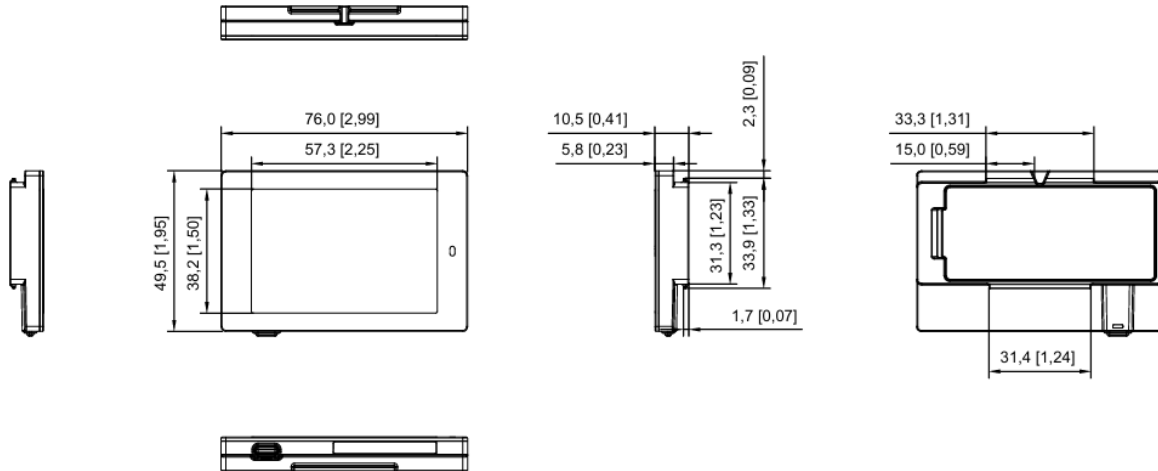

※ This specification May varies depending on the installation environment and user scenario.

2.6 inch Freezer

Unit : mm(inch)

MODEL	W : ELF26F6WMA/WWW, B : ELF26F6BMA/WWW
DIMENSION	79.2 x 42.5 x 10.45 mm (3.12 x 1.67 x 0.41 inch)
ACTIVE DISPLAY AREA	60.0 x 30.7mm (2.37 x 1.21 inch)
RESOLUTION (Pixel)	360 x 184
PIXEL DENSITY	152 dpi
DISPLAY TECHNOLOGY	Full Graphic E-ink Display
BEZEL COLOR	White / Black / Customizable Colors (Optional)
PIXEL COLORS	BW (Black, White)
VIEWING ANGLE	Nearly 180°
USABLE PAGES	Up to 7 pages
OPERATING TEMPERATURE	-13F ~ 31F (-25C ~ 0C)
BATTERY	CR2450 × 2ea
BATTERY LIFETIME	Over 5 years (1 Update/day)
ENCRYPTION	128-Bit AES
COMPLIANCE	FCC, IC, CE, UKCA, TELEC, KC, RoHS
NFC	FeliCa NFC Forum Type 3
WATERPROOF	IP68
BUTTON	1
LED	7 Colors (Red/Green/Blue/Yellow/Cyan/Magenta/White)
ESL OPERATING FREQUENCY	2.4 Ghz
WIRELESS FIRMWARE UPDATE	Yes

※ This specification May varies depending on the installation environment and user scenario.

2.7 inch

Unit : mm(inch)

MODEL	W: EL027F6W4A/WWW, B: EL027F6B4A/WWW
DIMENSION	76.0 x 49.5 x 10.5 mm (2.99 x 1.95 x 0.41 inch)
ACTIVE DISPLAY AREA	57.3 x 38.2mm (2.25 x 1.50 inch)
RESOLUTION (Pixel)	300 x 200
PIXEL DENSITY	133 dpi
DISPLAY TECHNOLOGY	Full Graphic E-ink Display
BEZEL COLOR	White / Black / Customizable Colors (Optional)
PIXEL COLORS	BWRY(Black, White, Red, Yellow)
VIEWING ANGLE	Nearly 180°
USABLE PAGES	Up to 7 pages
OPERATING TEMPERATURE	0 ~ 40°C (32 ~ 104°F)
BATTERY	CR2450 × 2ea
BATTERY LIFETIME	Over 10 years (2 Updates/day)
ENCRYPTION	128-Bit AES
COMPLIANCE	FCC, IC, CE, UKCA, TELEC, KC, RoHS
NFC	FeliCa NFC Forum Type 3
WATERPROOF	IP68
BUTTON	1
LED	7 Colors (Red/Green/Blue/Yellow/Cyan/Magenta/White)
ESL OPERATING FREQUENCY	2.4 Ghz
WIRELESS FIRMWARE UPDATE	Yes