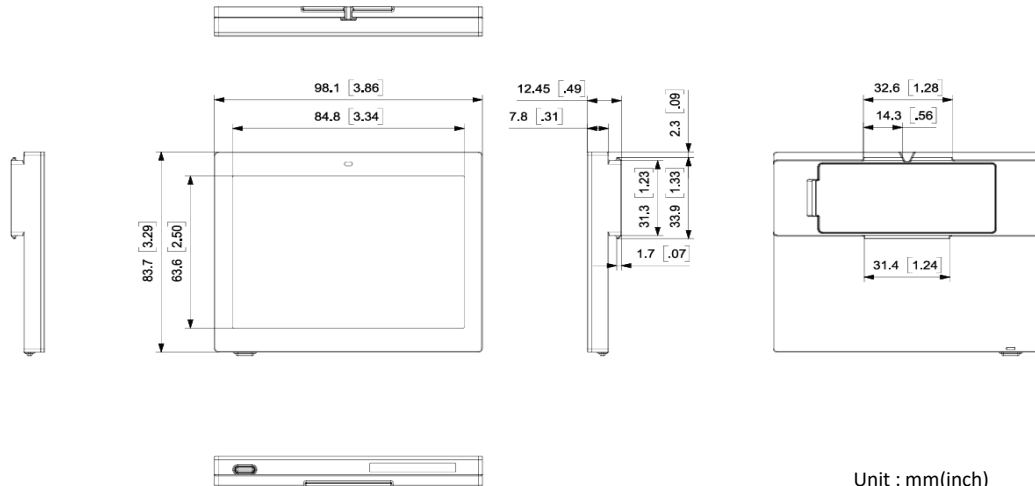

※ This specification May varies depending on the installation environment and user scenario.

3.5 inch Freezer

Unit : mm(inch)

MODEL	W : EL035F6W4A/WWW, B : EL035F6B4A/WWW
DIMENSION	100.20 x 49.6 x 10.45 mm (3.94 x 1.95 x 0.41 inch)
ACTIVE DISPLAY AREA	81.0 x 38.0 mm (3.19 x 1.50 inch)
RESOLUTION (Pixel)	384 x 180
PIXEL DENSITY	120 dpi
DISPLAY TECHNOLOGY	Full Graphic E-ink Display
BEZEL COLOR	White / Black / Customizable Colors (Optional)
PIXEL COLORS	BW (Black, White)
VIEWING ANGLE	Nearly 180°
USABLE PAGES	Up to 7 pages
OPERATING TEMPERATURE	-13F ~ 31F (-25C ~ 0C)
BATTERY	CR2450 x 2ea
BATTERY LIFETIME	Over 5 years (1 Update/day)
ENCRYPTION	128-Bit AES
COMPLIANCE	FCC, IC, CE, UKCA, TELEC, KC, RoHS
NFC	FeliCa NFC Forum Type 3
WATERPROOF	IP68
BUTTON	1
LED	7 Colors (Red/Green/Blue/Yellow/Cyan/Magenta/White)
ESL OPERATING FREQUENCY	2.4 Ghz
WIRELESS FIRMWARE UPDATE	Yes

※ This specification May varies depending on the installation environment and user scenario.

4.2 inch

Unit : mm(inch)

MODEL	W : EL042F6W4A/WWW, B : EL042F6B4A/WWW
DIMENSION	98.1 x 83.7 x 12.45 mm (3.86 x 3.29 x 0.49 inch)
ACTIVE DISPLAY AREA	84.8 x 63.6mm (3.34 x 2.50 inch)
RESOLUTION (Pixel)	400 x 300
PIXEL DENSITY	120 dpi
DISPLAY TECHNOLOGY	Full Graphic E-ink Display
BEZEL COLOR	White / Black / Customizable Colors (Optional)
PIXEL COLORS	BWRY(Black, White, Red, Yellow)
VIEWING ANGLE	Nearly 180°
USABLE PAGES	Up to 7 pages
OPERATING TEMPERATURE	0 ~ 40°C (32 ~ 104°F)
BATTERY	CR2450 × 2ea
BATTERY LIFETIME	Over 10 years (2 Updates/day)
ENCRYPTION	128-Bit AES
COMPLIANCE	FCC, IC, CE, UKCA, TELEC, KC, RoHS
NFC	FeliCa NFC Forum Type 3
WATERPROOF	IP68
BUTTON	1
LED	7 Colors (Red/Green/Blue/Yellow/Cyan/Magenta/White)
ESL OPERATING FREQUENCY	2.4 Ghz
WIRELESS FIRMWARE UPDATE	Yes