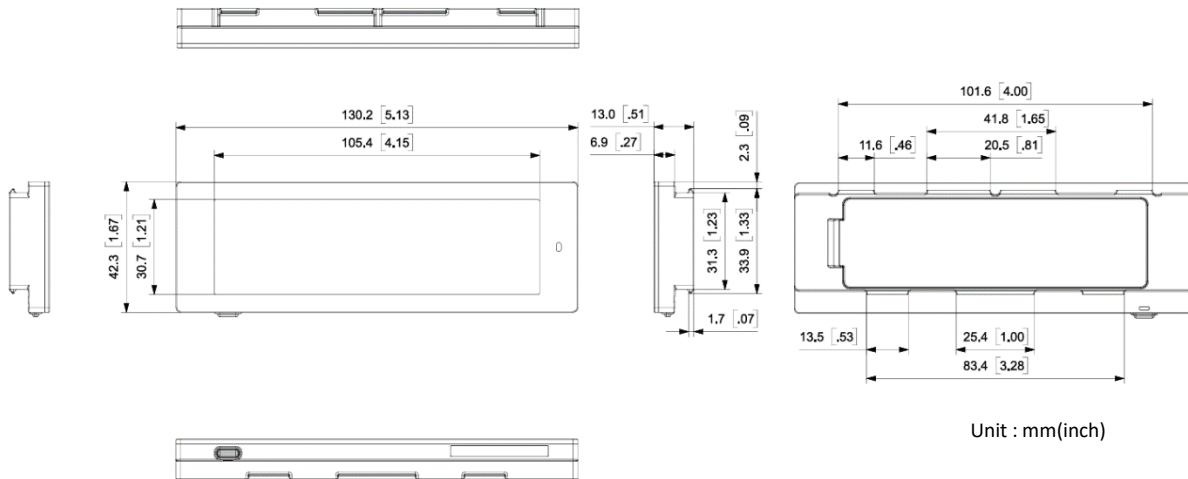

4.3 inch

MODEL	W : EL043F6W4A/WWW, B : EL043F6B4A/WWW
DIMENSION	130.2 x 42.3 x 13.0 mm (5.13 x 1.67 x 0.51 inch)
ACTIVE DISPLAY AREA	105.4 x 30.7mm (4.15 x 1.21 inch)
RESOLUTION (Pixel)	522 x 152
PIXEL DENSITY	125 dpi
DISPLAY TECHNOLOGY	Full Graphic E-ink Display
BEZEL COLOR	White / Black / Customizable Colors (Optional)
PIXEL COLORS	BWRY(Black, White, Red, Yellow)
VIEWING ANGLE	Nearly 180°
USABLE PAGES	Up to 7 pages
OPERATING TEMPERATURE	0 ~ 40°C (32 ~ 104°F)
BATTERY	CR2450 × 3ea (Battery pack)
BATTERY LIFETIME	Over 10 years (2 Updates/day)
ENCRYPTION	128-Bit AES
COMPLIANCE	FCC, IC, CE, UKCA, TELEC, KC, RoHS
NFC	FeliCa NFC Forum Type 3
WATERPROOF	IP68
BUTTON	1
LED	7 Colors (Red/Green/Blue/Yellow/Cyan/Magenta/White)
ESL OPERATING FREQUENCY	2.4 Ghz
WIRELESS FIRMWARE UPDATE	Yes

※ This specification May varies depending on the installation environment and user scenario.