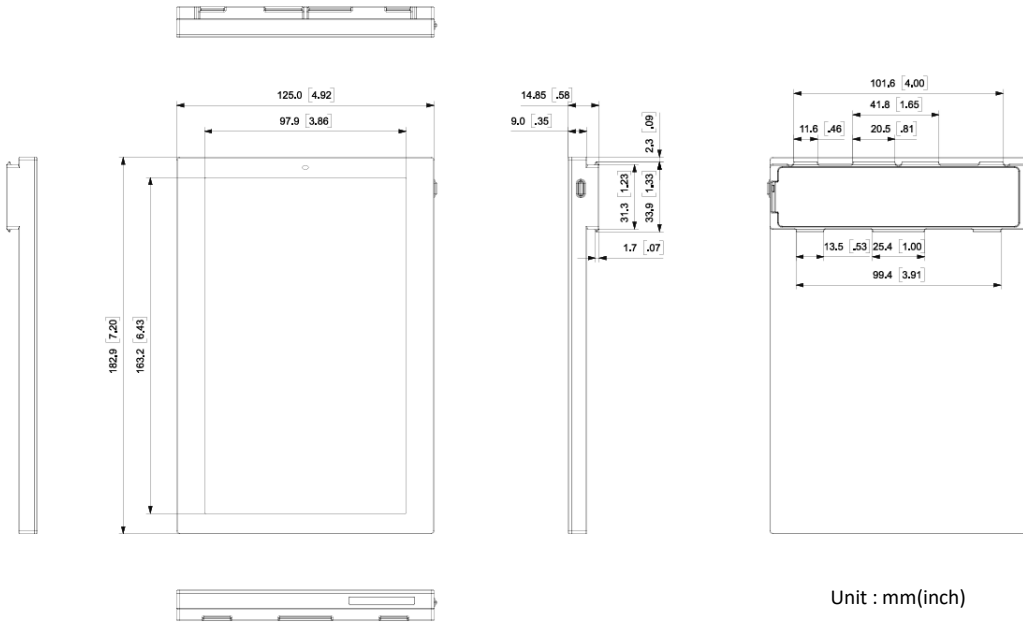

※ This specification May varies depending on the installation environment and user scenario.

6.1 inch

Unit : mm(inch)

MODEL	W: EL061F6W4A/WWW, B: EL061F6B4A/WWW
DIMENSION	133.20 × 109.96 × 14.90 mm (5.24 x 4.33 x 0.58 inch)
ACTIVE DISPLAY AREA	118.8 x 88.2 mm (4.68 x 3.47 inch)
RESOLUTION (Pixel)	648 x 480
PIXEL DENSITY	138 dpi
DISPLAY TECHNOLOGY	Full Graphic E-ink Display
BEZEL COLOR	White / Black / Customizable Colors (Optional)
PIXEL COLORS	BWRY(Black, White, Red, Yellow)
VIEWING ANGLE	Nearly 180°
USABLE PAGES	Up to 7 pages
OPERATING TEMPERATURE	0 ~ 40°C (32 ~ 104°F)
BATTERY	CR2450 × 4ea (Battery pack)
BATTERY LIFETIME	Over 10 years (2 Updates/day)
ENCRYPTION	128-Bit AES
COMPLIANCE	FCC, IC, CE, UKCA, TELEC, KC, RoHS
NFC	FeliCa NFC Forum Type 3
WATERPROOF	IP68
BUTTON	1
LED	7 Colors (Red/Green/Blue/Yellow/Cyan/Magenta/White)
ESL OPERATING FREQUENCY	2.4 Ghz
WIRELESS FIRMWARE UPDATE	Yes

※ This specification May varies depending on the installation environment and user scenario.

7.5 inch

Unit : mm(inch)

MODEL	W : ELM75F6W4A/WWW, B : ELM75F6B4A/WWW
DIMENSION	125.0 x 182.9 x 14.85 mm (4.92 x 7.2 x 0.58 inch)
ACTIVE DISPLAY AREA	97.9 x 163.2 mm (3.86 x 6.43 inch)
RESOLUTION (Pixel)	480 x 800
PIXEL DENSITY	126 dpi
DISPLAY TECHNOLOGY	Full Graphic E-ink Display
BEZEL COLOR	White / Black / Customizable Colors (Optional)
PIXEL COLORS	BWRY(Black, White, Red, Yellow)
VIEWING ANGLE	Nearly 180°
USABLE PAGES	Up to 7 pages
OPERATING TEMPERATURE	0 ~ 40°C (32 ~ 104°F)
BATTERY	CR2450 × 4ea (Battery pack)
BATTERY LIFETIME	Over 10 years (2 Updates/day)
ENCRYPTION	128-Bit AES
COMPLIANCE	FCC, IC, CE, UKCA, TELEC, KC, RoHS
NFC	FeliCa NFC Forum Type 3
WATERPROOF	IP68
BUTTON	1
LED	7 Colors (Red/Green/Blue/Yellow/Cyan/Magenta/White)
ESL OPERATING FREQUENCY	2.4 Ghz
WIRELESS FIRMWARE UPDATE	Yes