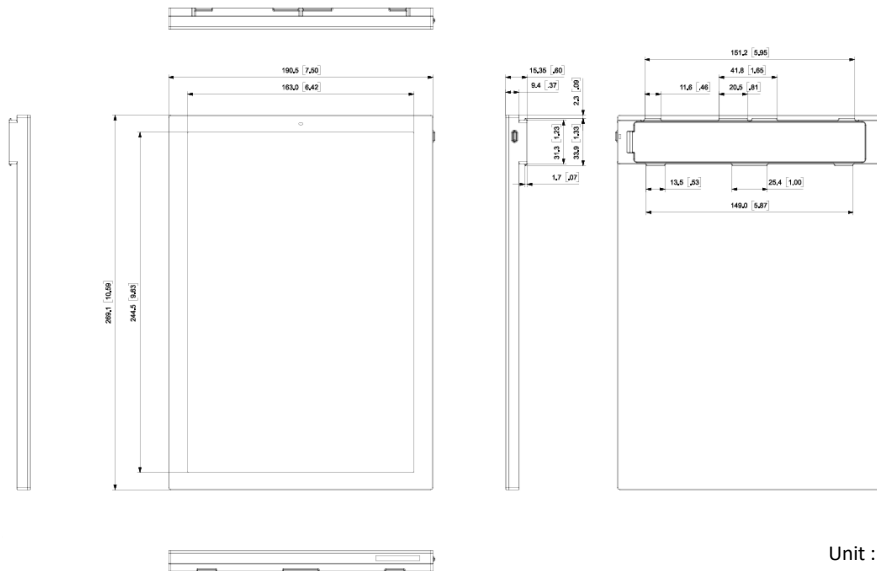

11.6 inch

Unit : mm(inch)

MODEL	W : EL116F6W4A/WWW, B : EL116F6B4A/WWW
DIMENSION	192.0 x 269.1 x 15.35 mm (7.50 x 10.6 x 0.60 inch)
ACTIVE DISPLAY AREA	163.0 x 244.5 mm (6.42 x 9.63 inch)
RESOLUTION (Pixel)	640 x 960
PIXEL DENSITY	100 dpi
DISPLAY TECHNOLOGY	Full Graphic E-ink Display
BEZEL COLOR	White / Black / Customizable Colors (Optional)
PIXEL COLORS	BWRY(Black, White, Red, Yellow)
VIEWING ANGLE	Nearly 180°
USABLE PAGES	Up to 7 pages
OPERATING TEMPERATURE	0 ~ 40°C (32 ~ 104°F)
BATTERY	CR2450 × 5ea (Battery pack)
BATTERY LIFETIME	Over 10 years (2 Updates/day)
ENCRYPTION	128-Bit AES
COMPLIANCE	FCC, IC, CE, UKCA, TELEC, KC, RoHS
NFC	FeliCa NFC Forum Type 3
WATERPROOF	IP68
BUTTON	1
LED	7 Colors (Red/Green/Blue/Yellow/Cyan/Magenta/White)
ESL OPERATING FREQUENCY	2.4 Ghz
WIRELESS FIRMWARE UPDATE	Yes

※ This specification May varies depending on the installation environment and user scenario.