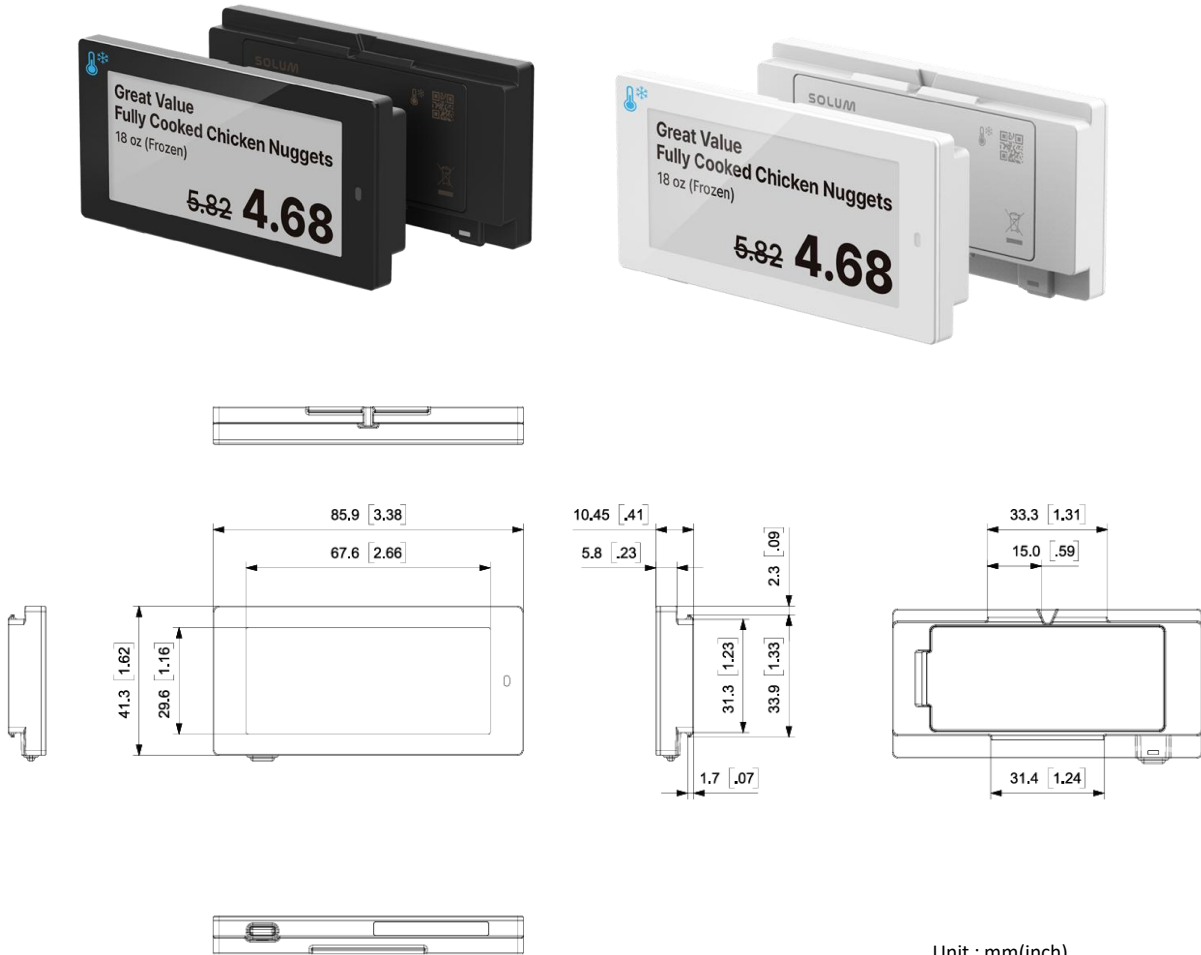

※ This specification May varies depending on the installation environment and user scenario.

2.9 inch

Unit : mm(inch)

MODEL	W : EL029F6W4A/WWW, B : EL029F6B4A/WWW
DIMENSION	85.9 x 41.3 x 10.45 mm (3.38 x 1.62 x 0.41 inch)
ACTIVE DISPLAY AREA	67.6 x 29.6 mm (2.66 x 1.16 inch)
RESOLUTION (Pixel)	384 x 168
PIXEL DENSITY	144 dpi
DISPLAY TECHNOLOGY	Full Graphic E-ink Display
BEZEL COLOR	White / Black / Customizable Colors (Optional)
PIXEL COLORS	BWRY(Black, White, Red, Yellow)
VIEWING ANGLE	Nearly 180°
USABLE PAGES	Up to 7 pages
OPERATING TEMPERATURE	0 ~ 40°C (32 ~ 104°F)
BATTERY	CR2450 × 2ea
BATTERY LIFETIME	Over 10 years (2 Updates/day)
ENCRYPTION	128-Bit AES
COMPLIANCE	FCC, IC, CE, UKCA, TELEC, KC, RoHS
NFC	FeliCa NFC Forum Type 3
WATERPROOF	IP68
BUTTON	1
LED	7 Colors (Red/Green/Blue/Yellow/Cyan/Magenta/White)
ESL OPERATING FREQUENCY	2.4 Ghz
WIRELESS FIRMWARE UPDATE	Yes

※ This specification May varies depending on the installation environment and user scenario.

2.9 inch Freezer

Unit : mm(inch)

MODEL	W : ELF29F6WMA/WWW, B : ELF29F6BMA/WWW
DIMENSION	85.9 x 41.3 x 10.45 mm (3.38 x 1.62 x 0.41 inch)
ACTIVE DISPLAY AREA	67.6 x 29.6 mm (2.66 x 1.16 inch)
RESOLUTION (Pixel)	384 x 168
PIXEL DENSITY	144 dpi
DISPLAY TECHNOLOGY	Full Graphic E-ink Display
BEZEL COLOR	White / Black / Customizable Colors (Optional)
PIXEL COLORS	BW (Black, White)
VIEWING ANGLE	Nearly 180°
USABLE PAGES	Up to 7 pages
OPERATING TEMPERATURE	-13F ~ 31F (-25C ~ 0C)
BATTERY	CR2450 × 2ea
BATTERY LIFETIME	Over 5 years (1 Update/day)
ENCRYPTION	128-Bit AES
COMPLIANCE	FCC, IC, CE, UKCA, TELEC, KC, RoHS
NFC	FeliCa NFC Forum Type 3
WATERPROOF	IP68
BUTTON	1
LED	7 Colors (Red/Green/Blue/Yellow/Cyan/Magenta/White)
ESL OPERATING FREQUENCY	2.4 Ghz
WIRELESS FIRMWARE UPDATE	Yes