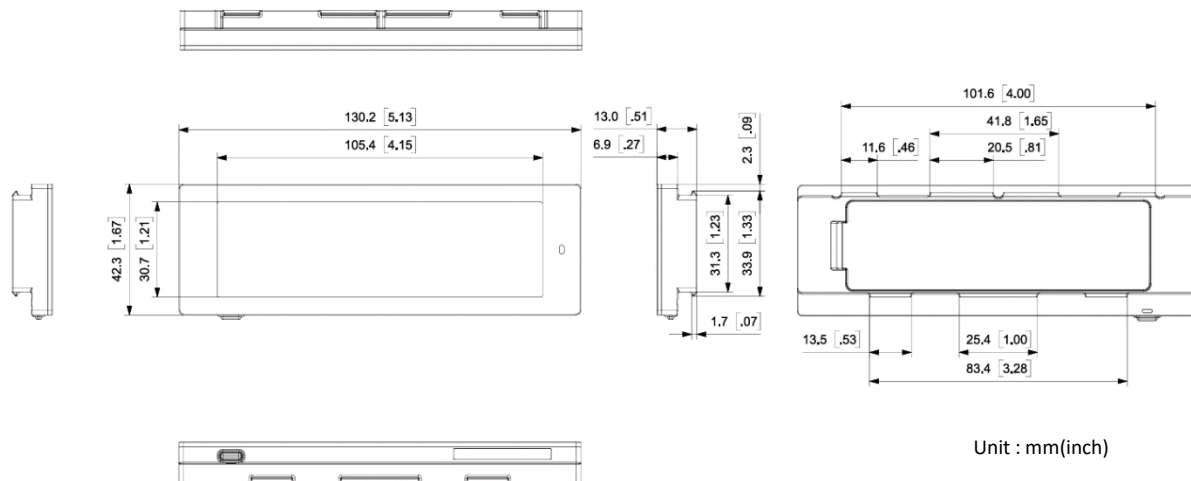

4.5 inch

MODEL	W : EL045F6W4A/WWW, B : EL045F6B4A/WWW
DIMENSION	128.6 x 53.0 x 13.0 mm (5.06 x 2.09 x 0.51 inch)
ACTIVE DISPLAY AREA	104.2 x 38.2 mm (4.10 x 1.50 inch)
RESOLUTION (Pixel)	480 x 176
PIXEL DENSITY	117 dpi
DISPLAY TECHNOLOGY	Full Graphic E-ink Display
BEZEL COLOR	White / Black / Customizable Colors (Optional)
PIXEL COLORS	BWRY(Black, White, Red, Yellow)
VIEWING ANGLE	Nearly 180°
USABLE PAGES	Up to 7 pages
OPERATING TEMPERATURE	0 ~ 40°C (32 ~ 104°F)
BATTERY	CR2450 × 3ea (Battery pack)
BATTERY LIFETIME	Over 10 years (2 Updates/day)
ENCRYPTION	128-Bit AES
COMPLIANCE	FCC, IC, CE, UKCA, TELEC, KC, RoHS
NFC	FeliCa NFC Forum Type 3
WATERPROOF	IP68
BUTTON	1
LED	7 Colors (Red/Green/Blue/Yellow/Cyan/Magenta/White)
ESL OPERATING FREQUENCY	2.4 Ghz
WIRELESS FIRMWARE UPDATE	Yes

※ This specification May varies depending on the installation environment and user scenario.