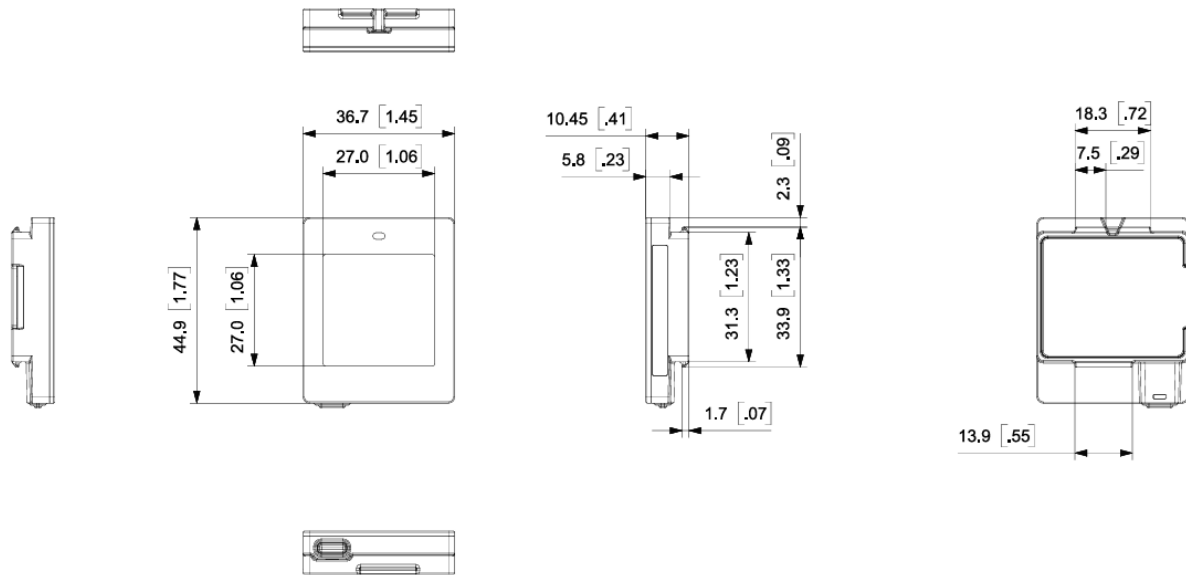

1.6 inch (V)

MODEL	W : EL016F6W4A/WWW, B : EL016F6B4A/WWW
DIMENSION	36.7 x 44.9 x 10.45 mm (1.45 x 1.77 x 0.41 inch)
ACTIVE DISPLAY AREA	27.0 x 27.0mm (1.06 x 1.06 inch)
RESOLUTION (Pixel)	200 x 200
PIXEL DENSITY	188 dpi
DISPLAY TECHNOLOGY	Full Graphic E-ink Display
BEZEL COLOR	White / Black / Customizable Colors (Optional)
PIXEL COLORS	BWRY(Black, White, Red, Yellow)
VIEWING ANGLE	Nearly 180°
USABLE PAGES	Up to 7 pages
OPERATING TEMPERATURE	0 ~ 40°C (32 ~ 104°F)
BATTERY	CR2450 × 1ea
BATTERY LIFETIME	Over 5 years (2 Updates/day)
ENCRYPTION	128-Bit AES
COMPLIANCE	FCC, IC, CE, UKCA, TELEC, KC, RoHS
NFC	FeliCa NFC Forum Type 3
WATERPROOF	IP68
BUTTON	1
LED	7 Colors (Red/Green/Blue/Yellow/Cyan/Magenta/White)
ESL OPERATING FREQUENCY	2.4 Ghz
WIRELESS FIRMWARE UPDATE	Yes

※ This specification May varies depending on the installation environment and user scenario.