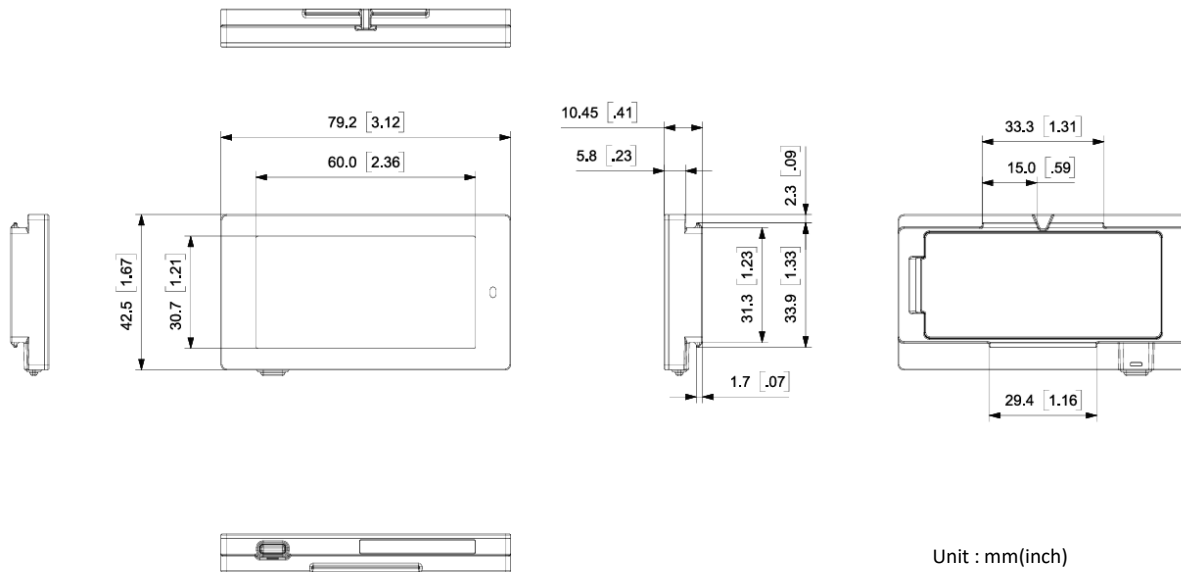

※ This specification May varies depending on the installation environment and user scenario.

2.2 inch Freezer

Unit : mm(inch)

MODEL	W : ELF22F6WMA/WWW, B : ELF22F6BMA/WWW
DIMENSION	67.0 x 37.4 x 10.45 mm (2.64 x 1.47 x 0.41 inch)
ACTIVE DISPLAY AREA	48.1 x 26.0mm (1.89 x 1.02 inch)
RESOLUTION (Pixel)	296 x 160
PIXEL DENSITY	156 dpi
DISPLAY TECHNOLOGY	Full Graphic E-ink Display
BEZEL COLOR	White / Black / Customizable Colors (Optional)
PIXEL COLORS	BW (Black, White)
VIEWING ANGLE	Nearly 180°
USABLE PAGES	Up to 7 pages
OPERATING TEMPERATURE	-13F ~ 31F (-25C ~ 0C)
BATTERY	CR2450 x 2ea
BATTERY LIFETIME	Over 5 years (1 Update/day)
ENCRYPTION	128-Bit AES
COMPLIANCE	FCC, IC, CE, UKCA, TELEC, KC, RoHS
NFC	FeliCa NFC Forum Type 3
WATERPROOF	IP68
BUTTON	1
LED	7 Colors (Red/Green/Blue/Yellow/Cyan/Magenta/White)
ESL OPERATING FREQUENCY	2.4 Ghz
WIRELESS FIRMWARE UPDATE	Yes

※ This specification May varies depending on the installation environment and user scenario.

2.6 inch

Unit : mm(inch)

MODEL	W : EL026F6W4A/WWW, B : EL026F6B4A/WWW
DIMENSION	79.2 x 42.5 x 10.45 mm (3.12 x 1.67 x 0.41 inches)
ACTIVE DISPLAY AREA	60.0 x 30.7mm (2.37 x 1.21 inches)
RESOLUTION (Pixel)	360 x 184
PIXEL DENSITY	152 dpi
DISPLAY TECHNOLOGY	Full Graphic E-ink Display
BEZEL COLOR	White / Black / Customizable Colors (Optional)
PIXEL COLORS	BWRY(Black, White, Red, Yellow)
VIEWING ANGLE	Nearly 180°
USABLE PAGES	Up to 7 pages
OPERATING TEMPERATURE	0 ~ 40°C (32 ~ 104°F)
BATTERY	CR2450 × 2ea
BATTERY LIFETIME	Over 10 years (2 Updates/day)
ENCRYPTION	128-Bit AES
COMPLIANCE	FCC, IC, CE, UKCA, TELEC, KC, RoHS
NFC	FeliCa NFC Forum Type 3
WATERPROOF	IP68
BUTTON	1
LED	7 Colors (Red/Green/Blue/Yellow/Cyan/Magenta/White)
ESL OPERATING FREQUENCY	2.4 Ghz
WIRELESS FIRMWARE UPDATE	Yes