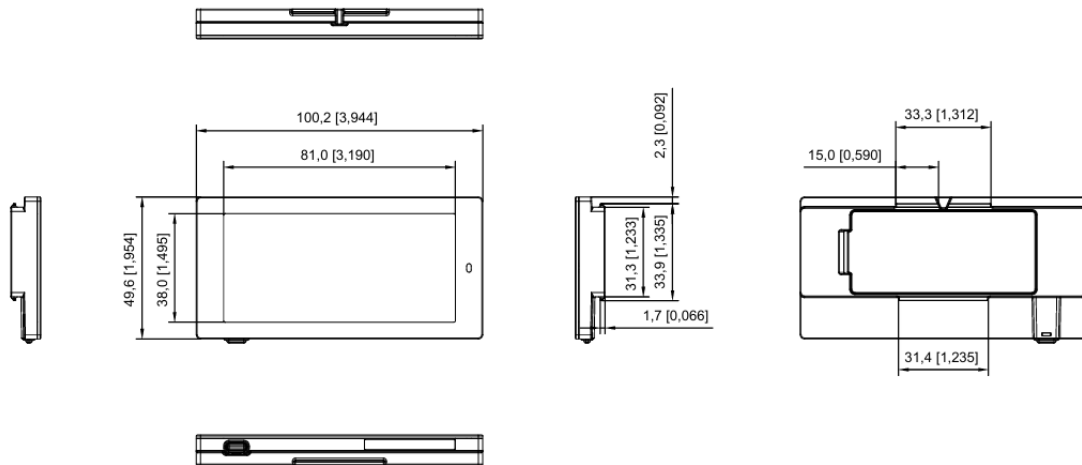

※ This specification May varies depending on the installation environment and user scenario.

2.9 inch Freezer

Unit : mm(inch)

MODEL	W : ELF29F6WMA/WWW, B : ELF29F6BMA/WWW
DIMENSION	85.9 x 41.3 x 10.45 mm (3.38 x 1.62 x 0.41 inch)
ACTIVE DISPLAY AREA	67.6 x 29.6 mm (2.66 x 1.16 inch)
RESOLUTION (Pixel)	384 x 168
PIXEL DENSITY	144 dpi
DISPLAY TECHNOLOGY	Full Graphic E-ink Display
BEZEL COLOR	White / Black / Customizable Colors (Optional)
PIXEL COLORS	BW (Black, White)
VIEWING ANGLE	Nearly 180°
USABLE PAGES	Up to 7 pages
OPERATING TEMPERATURE	-13F ~ 31F (-25C ~ 0C)
BATTERY	CR2450 × 2ea
BATTERY LIFETIME	Over 5 years (1 Update/day)
ENCRYPTION	128-Bit AES
COMPLIANCE	FCC, IC, CE, UKCA, TELEC, KC, RoHS
NFC	FeliCa NFC Forum Type 3
WATERPROOF	IP68
BUTTON	1
LED	7 Colors (Red/Green/Blue/Yellow/Cyan/Magenta/White)
ESL OPERATING FREQUENCY	2.4 Ghz
WIRELESS FIRMWARE UPDATE	Yes

※ This specification May varies depending on the installation environment and user scenario.

3.5 inch

Unit : mm(inch)

MODEL	W : EL035F6W4A/WWW, B : EL035F6B4A/WWW
DIMENSION	100.20 x 49.6 x 10.45 mm (3.94 x 1.95 x 0.41 inch)
ACTIVE DISPLAY AREA	81.0 x 38.0 mm (3.19 x 1.50 inch)
RESOLUTION (Pixel)	384 x 180
PIXEL DENSITY	120 dpi
DISPLAY TECHNOLOGY	Full Graphic E-ink Display
BEZEL COLOR	White / Black / Customizable Colors (Optional)
PIXEL COLORS	BWRY(Black, White, Red, Yellow)
VIEWING ANGLE	Nearly 180°
USABLE PAGES	Up to 7 pages
OPERATING TEMPERATURE	0 ~ 40°C (32 ~ 104°F)
BATTERY	CR2450 × 2ea
BATTERY LIFETIME	Over 10 years (2 Updates/day)
ENCRYPTION	128-Bit AES
COMPLIANCE	FCC, IC, CE, UKCA, TELEC, KC, RoHS
NFC	FeliCa NFC Forum Type 3
WATERPROOF	IP68
BUTTON	1
LED	7 Colors (Red/Green/Blue/Yellow/Cyan/Magenta/White)
ESL OPERATING FREQUENCY	2.4 Ghz
WIRELESS FIRMWARE UPDATE	Yes