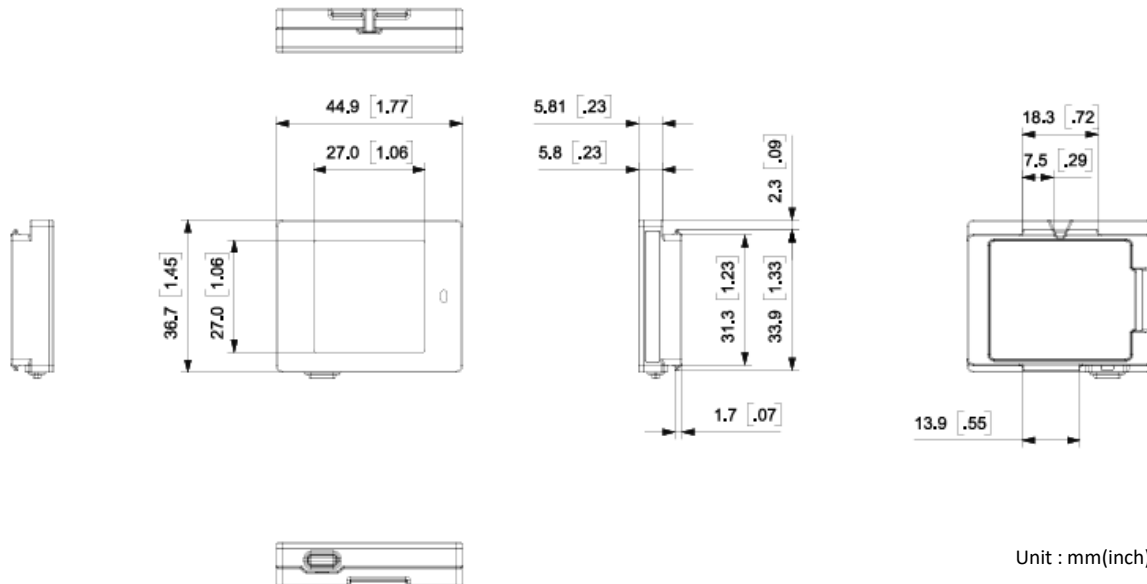

1.6 inch (H)

Unit : mm(inch)

MODEL	W : EL016F6W4A/WST, B : EL016F6B4A/WST
DIMENSION	44.9 x 36.7 x 10.45 mm (1.77 x 1.45 x 0.41 inch)
ACTIVE DISPLAY AREA	27.0 x 27.0mm (1.06 x 1.06 inch)
RESOLUTION (Pixel)	200 x 200
PIXEL DENSITY	188 dpi
DISPLAY TECHNOLOGY	Full Graphic E-ink Display
BEZEL COLOR	White / Black / Customizable Colors (Optional)
PIXEL COLORS	BWRY(Black, White, Red, Yellow)
VIEWING ANGLE	Nearly 180°
USABLE PAGES	Up to 7 pages
OPERATING TEMPERATURE	0 ~ 40°C (32 ~ 104°F)
BATTERY	CR2450 × 1ea
BATTERY LIFETIME	Over 5 years (2 Updates/day)
ENCRYPTION	128-Bit AES
COMPLIANCE	FCC, IC, CE, UKCA, TELEC, KC, RoHS
NFC	FeliCa NFC Forum Type 3
WATERPROOF	IP68
BUTTON	1
LED	7 Colors (Red/Green/Blue/Yellow/Cyan/Magenta/White)
ESL OPERATING FREQUENCY	2.4 Ghz
WIRELESS FIRMWARE UPDATE	Yes

※ This specification May varies depending on the installation environment and user scenario.