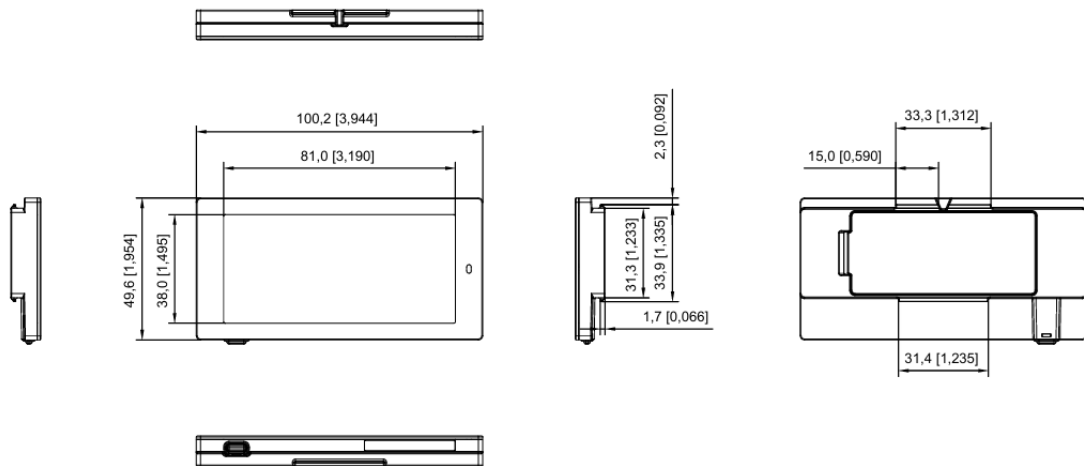

※ This specification May varies depending on the installation environment and user scenario.

3.5 inch

Unit : mm(inch)

MODEL	W : EL035F6W4A/WWW, B : EL035F6B4A/WWW
DIMENSION	100.20 x 49.6 x 10.45 mm (3.94 x 1.95 x 0.41 inch)
ACTIVE DISPLAY AREA	81.0 x 38.0 mm (3.19 x 1.50 inch)
RESOLUTION (Pixel)	384 x 180
PIXEL DENSITY	120 dpi
DISPLAY TECHNOLOGY	Full Graphic E-ink Display
BEZEL COLOR	White / Black / Customizable Colors (Optional)
PIXEL COLORS	BWRY(Black, White, Red, Yellow)
VIEWING ANGLE	Nearly 180°
USABLE PAGES	Up to 7 pages
OPERATING TEMPERATURE	0 ~ 40°C (32 ~ 104°F)
BATTERY	CR2450 × 2ea
BATTERY LIFETIME	Over 10 years (2 Updates/day)
ENCRYPTION	128-Bit AES
COMPLIANCE	FCC, IC, CE, UKCA, TELEC, KC, RoHS
NFC	FeliCa NFC Forum Type 3
WATERPROOF	IP68
BUTTON	1
LED	7 Colors (Red/Green/Blue/Yellow/Cyan/Magenta/White)
ESL OPERATING FREQUENCY	2.4 Ghz
WIRELESS FIRMWARE UPDATE	Yes

※ This specification May varies depending on the installation environment and user scenario.

3.5 inch Freezer

Unit : mm(inch)

MODEL	W : EL035F6W4A/WWW, B : EL035F6B4A/WWW
DIMENSION	100.20 x 49.6 x 10.45 mm (3.94 x 1.95 x 0.41 inch)
ACTIVE DISPLAY AREA	81.0 x 38.0 mm (3.19 x 1.50 inch)
RESOLUTION (Pixel)	384 x 180
PIXEL DENSITY	120 dpi
DISPLAY TECHNOLOGY	Full Graphic E-ink Display
BEZEL COLOR	White / Black / Customizable Colors (Optional)
PIXEL COLORS	BW (Black, White)
VIEWING ANGLE	Nearly 180°
USABLE PAGES	Up to 7 pages
OPERATING TEMPERATURE	-13F ~ 31F (-25C ~ 0C)
BATTERY	CR2450 x 2ea
BATTERY LIFETIME	Over 5 years (1 Update/day)
ENCRYPTION	128-Bit AES
COMPLIANCE	FCC, IC, CE, UKCA, TELEC, KC, RoHS
NFC	FeliCa NFC Forum Type 3
WATERPROOF	IP68
BUTTON	1
LED	7 Colors (Red/Green/Blue/Yellow/Cyan/Magenta/White)
ESL OPERATING FREQUENCY	2.4 Ghz
WIRELESS FIRMWARE UPDATE	Yes