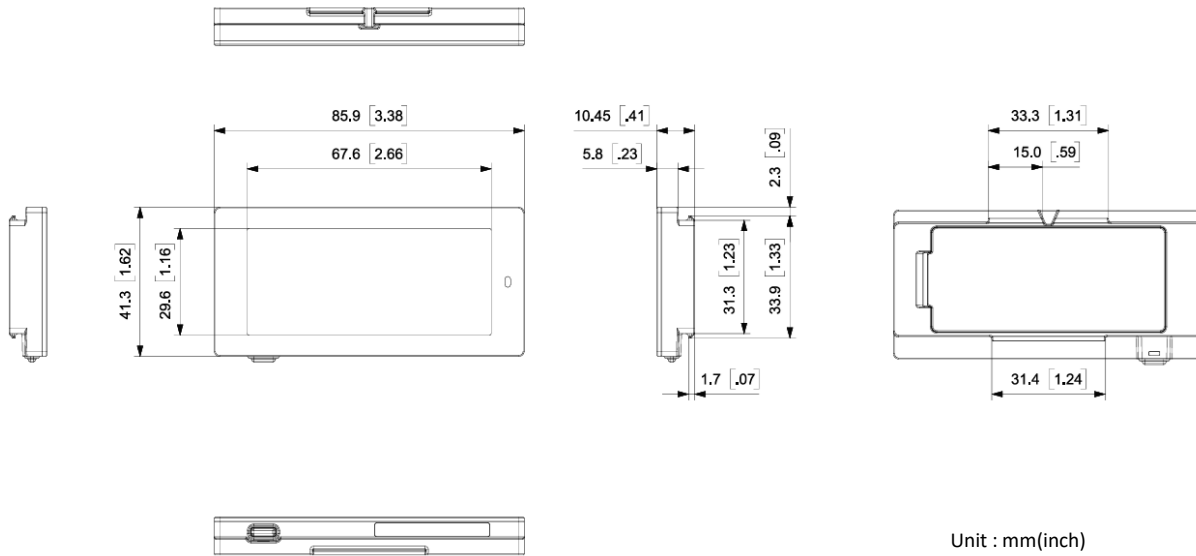

※ This specification May varies depending on the installation environment and user scenario.

2.7 inch

Unit : mm(inch)

MODEL	W: EL027F6W4A/WWW, B: EL027F6B4A/WWW
DIMENSION	76.0 x 49.5 x 10.5 mm (2.99 x 1.95 x 0.41 inch)
ACTIVE DISPLAY AREA	57.3 x 38.2mm (2.25 x 1.50 inch)
RESOLUTION (Pixel)	300 x 200
PIXEL DENSITY	133 dpi
DISPLAY TECHNOLOGY	Full Graphic E-ink Display
BEZEL COLOR	White / Black / Customizable Colors (Optional)
PIXEL COLORS	BWRY(Black, White, Red, Yellow)
VIEWING ANGLE	Nearly 180°
USABLE PAGES	Up to 7 pages
OPERATING TEMPERATURE	0 ~ 40°C (32 ~ 104°F)
BATTERY	CR2450 × 2ea
BATTERY LIFETIME	Over 10 years (2 Updates/day)
ENCRYPTION	128-Bit AES
COMPLIANCE	FCC, IC, CE, UKCA, TELEC, KC, RoHS
NFC	FeliCa NFC Forum Type 3
WATERPROOF	IP68
BUTTON	1
LED	7 Colors (Red/Green/Blue/Yellow/Cyan/Magenta/White)
ESL OPERATING FREQUENCY	2.4 Ghz
WIRELESS FIRMWARE UPDATE	Yes

※ This specification May varies depending on the installation environment and user scenario.

2.9 inch

Unit : mm(inch)

MODEL	W : EL029F6W4A/WWW, B : EL029F6B4A/WWW
DIMENSION	85.9 x 41.3 x 10.45 mm (3.38 x 1.62 x 0.41 inch)
ACTIVE DISPLAY AREA	67.6 x 29.6 mm (2.66 x 1.16 inch)
RESOLUTION (Pixel)	384 x 168
PIXEL DENSITY	144 dpi
DISPLAY TECHNOLOGY	Full Graphic E-ink Display
BEZEL COLOR	White / Black / Customizable Colors (Optional)
PIXEL COLORS	BWRY(Black, White, Red, Yellow)
VIEWING ANGLE	Nearly 180°
USABLE PAGES	Up to 7 pages
OPERATING TEMPERATURE	0 ~ 40°C (32 ~ 104°F)
BATTERY	CR2450 × 2ea
BATTERY LIFETIME	Over 10 years (2 Updates/day)
ENCRYPTION	128-Bit AES
COMPLIANCE	FCC, IC, CE, UKCA, TELEC, KC, RoHS
NFC	FeliCa NFC Forum Type 3
WATERPROOF	IP68
BUTTON	1
LED	7 Colors (Red/Green/Blue/Yellow/Cyan/Magenta/White)
ESL OPERATING FREQUENCY	2.4 Ghz
WIRELESS FIRMWARE UPDATE	Yes