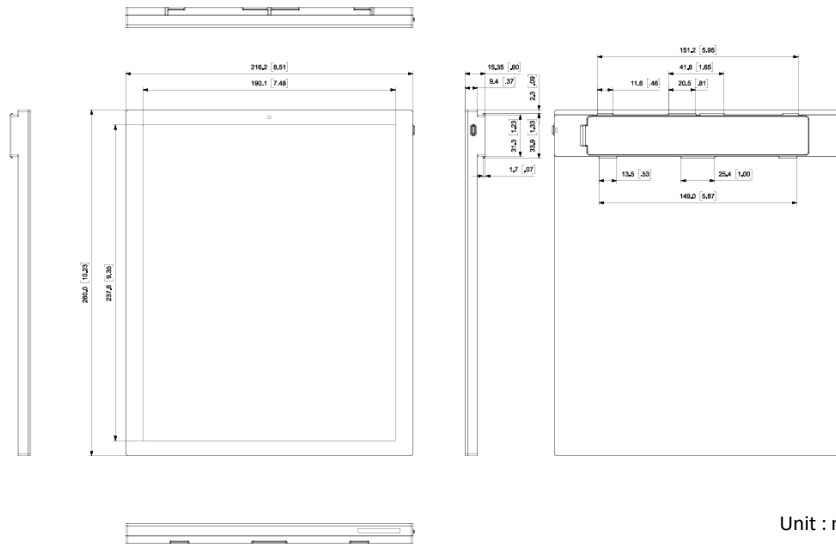

※ This specification May varies depending on the installation environment and user scenario.

11.6 inch

Unit : mm(inch)

MODEL	W : EL116F6W4A/WWW, B : EL116F6B4A/WWW
DIMENSION	192.0 x 269.1 x 15.35 mm (7.50 x 10.6 x 0.60 inch)
ACTIVE DISPLAY AREA	163.0 x 244.5 mm (6.42 x 9.63 inch)
RESOLUTION (Pixel)	640 x 960
PIXEL DENSITY	100 dpi
DISPLAY TECHNOLOGY	Full Graphic E-ink Display
BEZEL COLOR	White / Black / Customizable Colors (Optional)
PIXEL COLORS	BWRY(Black, White, Red, Yellow)
VIEWING ANGLE	Nearly 180°
USABLE PAGES	Up to 7 pages
OPERATING TEMPERATURE	0 ~ 40°C (32 ~ 104°F)
BATTERY	CR2450 × 5ea (Battery pack)
BATTERY LIFETIME	Over 10 years (2 Updates/day)
ENCRYPTION	128-Bit AES
COMPLIANCE	FCC, IC, CE, UKCA, TELEC, KC, RoHS
NFC	FeliCa NFC Forum Type 3
WATERPROOF	IP68
BUTTON	1
LED	7 Colors (Red/Green/Blue/Yellow/Cyan/Magenta/White)
ESL OPERATING FREQUENCY	2.4 Ghz
WIRELESS FIRMWARE UPDATE	Yes

※ This specification May varies depending on the installation environment and user scenario.

12.2 inch

Unit : mm(inch)

MODEL	W : EL122F6W4A/WWW, B : EL122F6B4A/WWW
DIMENSION	216.2 x 260.0 x 15.35 mm (8.51 x 10.23 x 0.60 inch)
ACTIVE DISPLAY AREA	190.1 x 237.6 mm (7.48 x 9.35 inch)
RESOLUTION (Pixel)	768 x 960
PIXEL DENSITY	102dpi
DISPLAY TECHNOLOGY	Full Graphic E-ink Display
BEZEL COLOR	White / Black / Customizable Colors (Optional)
PIXEL COLORS	BWRY(Black, White, Red, Yellow)
VIEWING ANGLE	Nearly 180°
USABLE PAGES	Up to 7 pages
OPERATING TEMPERATURE	0 ~ 40°C (32 ~ 104°F)
BATTERY	CR2450 × 6ea (Battery pack)
BATTERY LIFETIME	Over 10 years (2 Updates/day)
ENCRYPTION	128-Bit AES
COMPLIANCE	FCC, IC, CE, UKCA, TELEC, KC, RoHS
NFC	FeliCa NFC Forum Type 3
WATERPROOF	IP68
BUTTON	1
LED	7 Colors (Red/Green/Blue/Yellow/Cyan/Magenta/White)
ESL OPERATING FREQUENCY	2.4 Ghz
WIRELESS FIRMWARE UPDATE	Yes