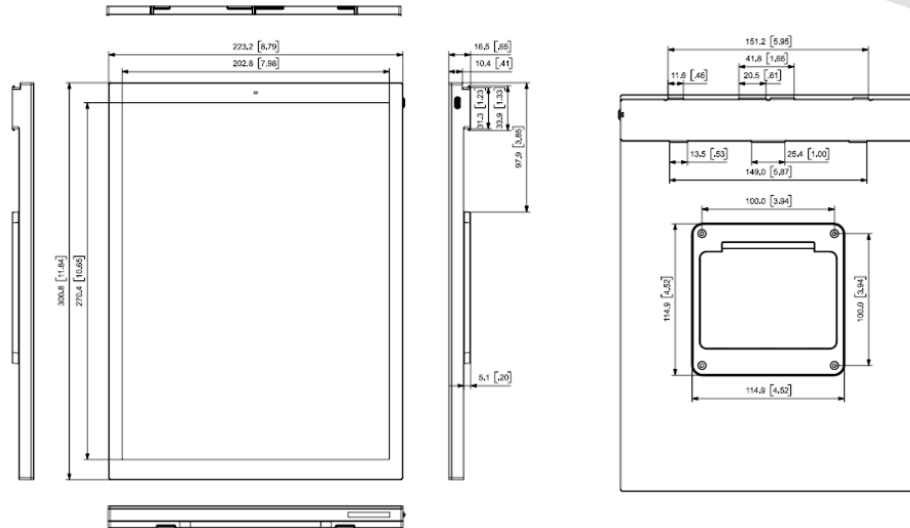

13.3 inch

* The below specifications are subject to change without notice.

* This specification may varies depending on the installation environment and user scenario.

MODEL NAME	EL133H6W6A/WWW, EL133H6B6A/WWW
DIMENSION (mm)	W223.2 x H300.8 x D16.5
ACTIVE DISPLAY AREA (mm)	W202.8 x H270.4
RESOLUTION (Pixel)	1200 x 1600
PIXEL DENSITY	150dpi
DISPLAY TECHNOLOGY	Full Graphic E-Ink Display
BEZEL COLOR	Black, White
PIXEL COLORS	KWRYGB (black, white, red, yellow, green and blue) Dithering for additional color support
VIEWING ANGLE	Nearly 180°
USABLE PAGES	Up to 3 pages
OPERATING TEMPERATURE	0 ~ 50°(32 ~ 122°F)
BATTERY	CP 7000mAh
BATTERY LIFETIME	Over 10 years (1 Update / 1 Day)
ENCRYPTION	128-Bit AES
COMPLIANCE	CE, FCC, ROHS
NFC	FeliCa NFC Forum Type 3
WATERPROOF	IP68
BUTTON	1 Button
LED	7 Colors(Red/Green/Blue/Yellow/Cyan/Magenta/White)
ESL OPERATING FREQUENCY	2.4 Ghz
WIRELESS FIRMWARE UPDATE	Yes