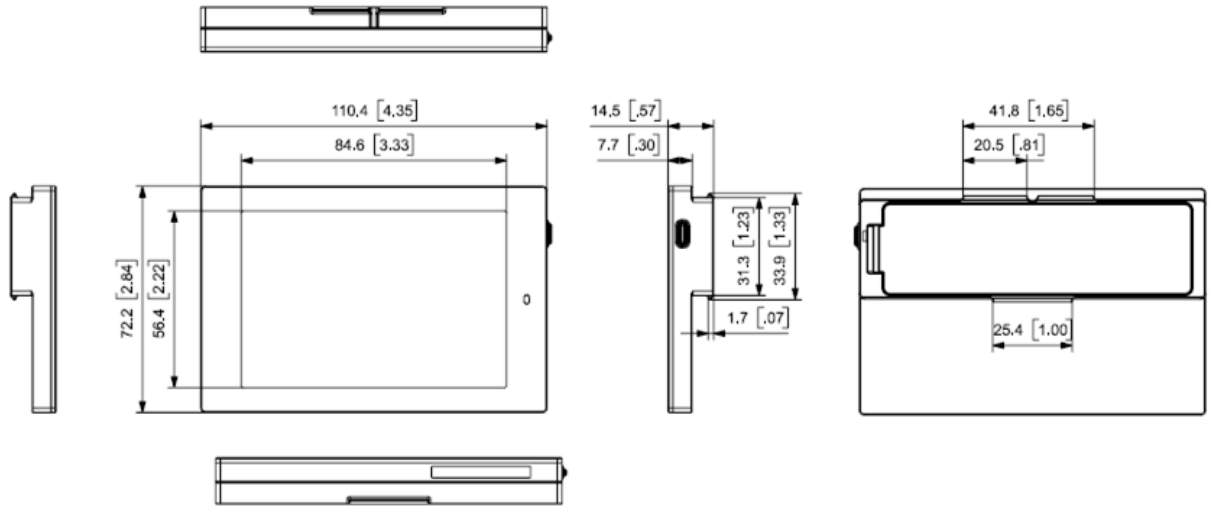

# FULL LINE-UP

4.0"

7.3"

8.2"

13.3"

## PRODUCT SPECIFICATION SUMMARY

MODEL	4.0"	7.3"	8.2"	13.3"
DIMENSION (mm)	W110.4 x H72.26 x D14.5	W125.0 x H182.9 x D15.95	W139.5 x H208.3 x D15.95	W223.2 x H300.8 x D16.5
ACTIVE AREA (mm)	W84.6 x H56.4	W96 x H160	W101.4 x H180.2	W202.8 x H270.4
RESOLUTION (Pixel)	600 x 400	480 x 800	576 x 1024	1200 x 1600
PIXEL DENSITY	180dpi	127dpi	144dpi	150dpi
PIXEL COLORS	KWRYGB (black, white, red, yellow, green and blue) , Dithering for additional color support			

# 4.0 inch

\* The below specifications are subject to change without notice.  
\* This specification may varies depending on the installation environment and user scenario.

<b>MODEL NAME</b>	EL040H6W6A/WWW, EL040H6B6A/WWW
<b>DIMENSION (mm)</b>	W110.4 x H72.26 x D14.5
<b>ACTIVE DISPLAY AREA (mm)</b>	W84.6 x H56.4
<b>RESOLUTION (Pixel)</b>	600 x 400
<b>PIXEL DENSITY</b>	180dpi
<b>DISPLAY TECHNOLOGY</b>	Full Graphic E-ink Display
<b>BEZEL COLOR</b>	Black, White
<b>PIXEL COLORS</b>	KWRYGB (black, white, red, yellow, green and blue) Dithering for additional color support
<b>VIEWING ANGLE</b>	Nearly 180°
<b>USABLE PAGES</b>	Up to 7 pages
<b>OPERATING TEMPERATURE</b>	0 ~ 50°(32 ~ 122°F)
<b>BATTERY</b>	CP 1500mAh
<b>BATTERY LIFETIME</b>	Over 10 years (1 Update / 1 Day)
<b>ENCRYPTION</b>	128-Bit AES
<b>COMPLIANCE</b>	CE, FCC, ROHS
<b>NFC</b>	FeliCa NFC Forum Type 3
<b>WATERPROOF</b>	IP68
<b>BUTTON</b>	1 Button
<b>LED</b>	7 Colors(Red/Green/Blue/Yellow/Cyan/Magenta/White)
<b>ESL OPERATING FREQUENCY</b>	2.4 Ghz
<b>WIRELESS FIRMWARE UPDATE</b>	Yes