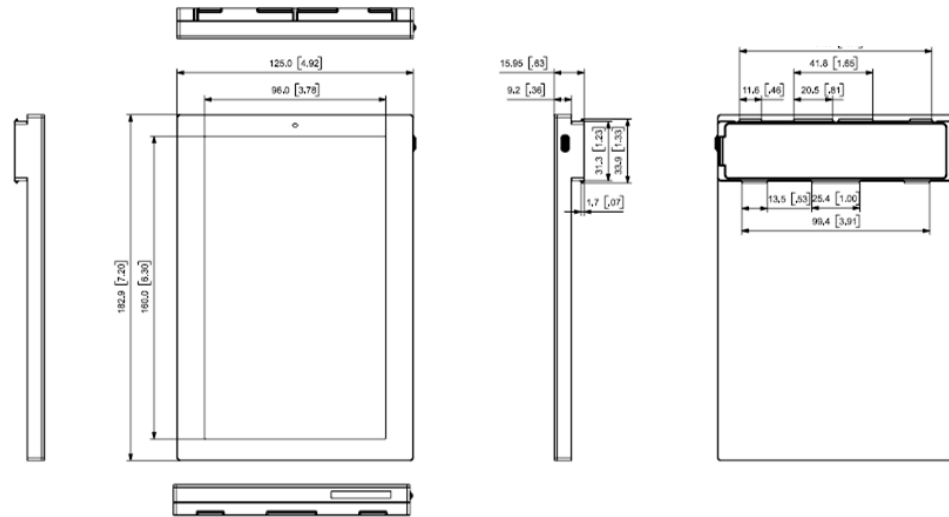

7.3 inch

* The below specifications are subject to change without notice.
* This specification may varies depending on the installation environment and user scenario.

MODEL NAME	EL073H6W6A/WWW, EL073H6B6A/WWW
DIMENSION (mm)	W125.0 x H182.9 x D15.95
ACTIVE DISPLAY AREA (mm)	W96 x H160
RESOLUTION (Pixel)	480 x 800
PIXEL DENSITY	127dpi
DISPLAY TECHNOLOGY	Full Graphic E-Ink Display
BEZEL COLOR	Black, White
PIXEL COLORS	KWRYGB (black, white, red, yellow, green and blue) Dithering for additional color support
VIEWING ANGLE	Nearly 180°
USABLE PAGES	Up to 7 pages
OPERATING TEMPERATURE	0 ~ 50°(32 ~ 122°F)
BATTERY	CP 3500mAh
BATTERY LIFETIME	Over 10 years (1 Update / 1 Day)
ENCRYPTION	128-Bit AES
COMPLIANCE	CE, FCC, ROHS
NFC	FeliCa NFC Forum Type 3
WATERPROOF	IP68
BUTTON	1 Button
LED	7 Colors(Red/Green/Blue/Yellow/Cyan/Magenta/White)
ESL OPERATING FREQUENCY	2.4 Ghz
WIRELESS FIRMWARE UPDATE	Yes