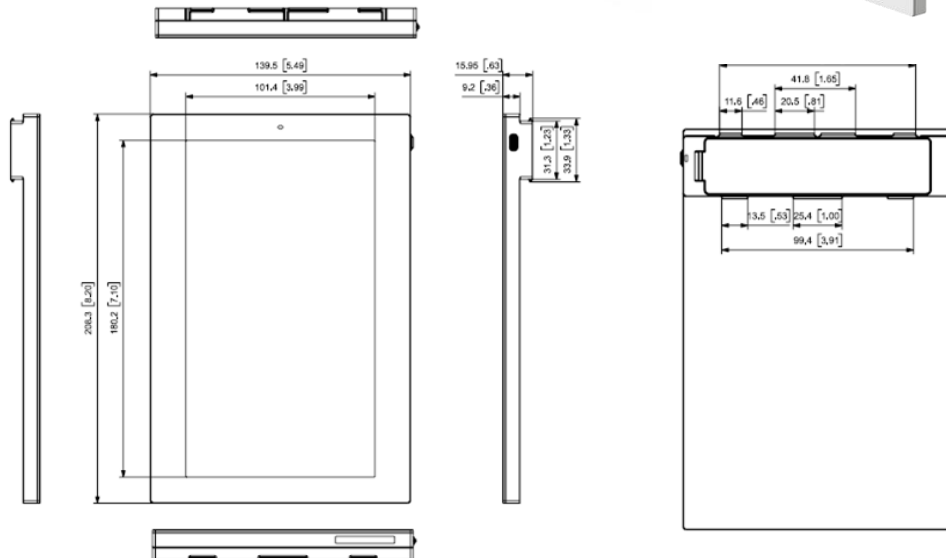

8.2 inch

* The below specifications are subject to change without notice.
* This specification may varies depending on the installation environment and user scenario.

MODEL NAME	EL082H6W6A/WWW, EL082H6B6A/WWW
DIMENSION (mm)	W139.5 x H208.3 x D15.95
ACTIVE DISPLAY AREA (mm)	W101.4 x H180.2
RESOLUTION (Pixel)	576 x 1024
PIXEL DENSITY	144dpi
DISPLAY TECHNOLOGY	Full Graphic E-Ink Display
BEZEL COLOR	Black, White
PIXEL COLORS	KWRYGB (black, white, red, yellow, green and blue) Dithering for additional color support
VIEWING ANGLE	Nearly 180°
USABLE PAGES	Up to 3 pages
OPERATING TEMPERATURE	0 ~ 50°(32 ~ 122°F)
BATTERY	CP 3500mAh
BATTERY LIFETIME	Over 10 years (1 Update / 1 Day)
ENCRYPTION	128-Bit AES
COMPLIANCE	CE, FCC, ROHS
NFC	FeliCa NFC Forum Type 3
WATERPROOF	IP68
BUTTON	1 Button
LED	7 Colors(Red/Green/Blue/Yellow/Cyan/Magenta/White)
ESL OPERATING FREQUENCY	2.4 Ghz
WIRELESS FIRMWARE UPDATE	Yes